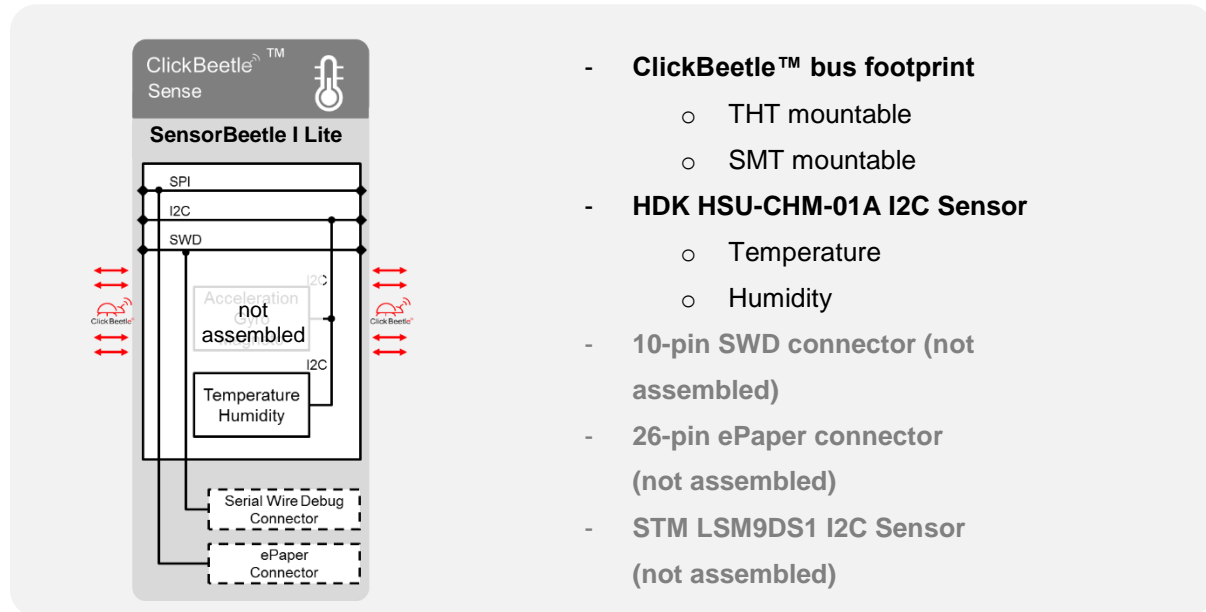

FEEU ClickBeetle[®] - Reference Platform: SensorBeetle I Lite

SensorBeetle I Lite is part of the ClickBeetle Reference Platform and adds a sensing features with humidity/temperature sensor to the application. SensorBeetle I Lite contains a HDK sensor.

HDK HSU-CHM-01A I2C Sensor:

- Small size, low profile package
dimension 2.0×2.0×0.75 mm
- Low voltage (1.17 – 5.5V)
- High sensitivity
- Low current consumption
- Anti-dew condensation, Water-proof

Fujitsu Electronics Europe GmbH
Robert-Bosch-Strasse 11
D-63225 Langen
Germany
Tel: +49 (0) 61 03 69 00
eMail: clickbeetle_info.feeu@de.fujitsu.com
WWW: www.feeu.com/clickbeetle