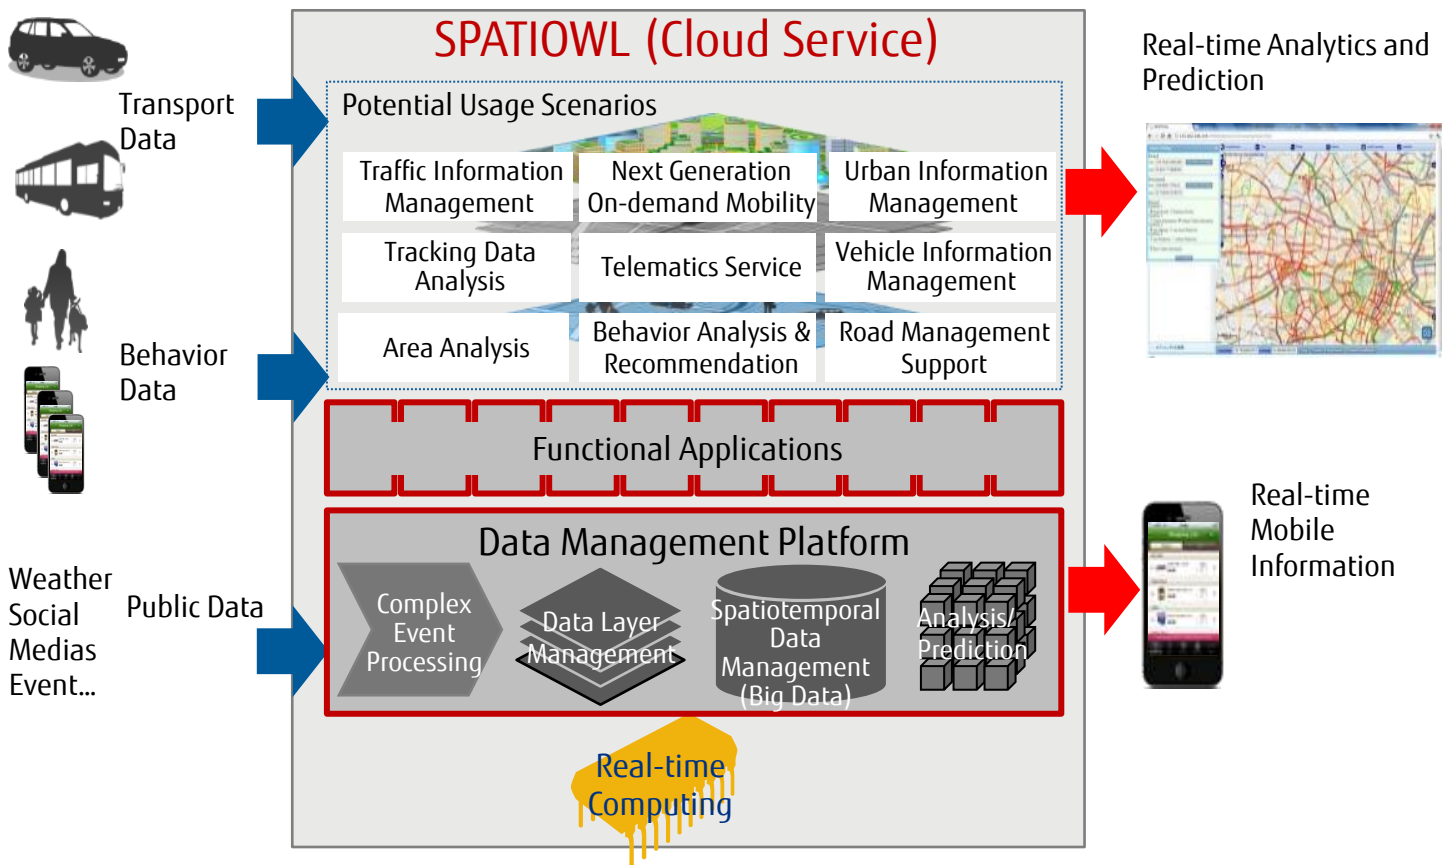

System Structure

Business Application Domains