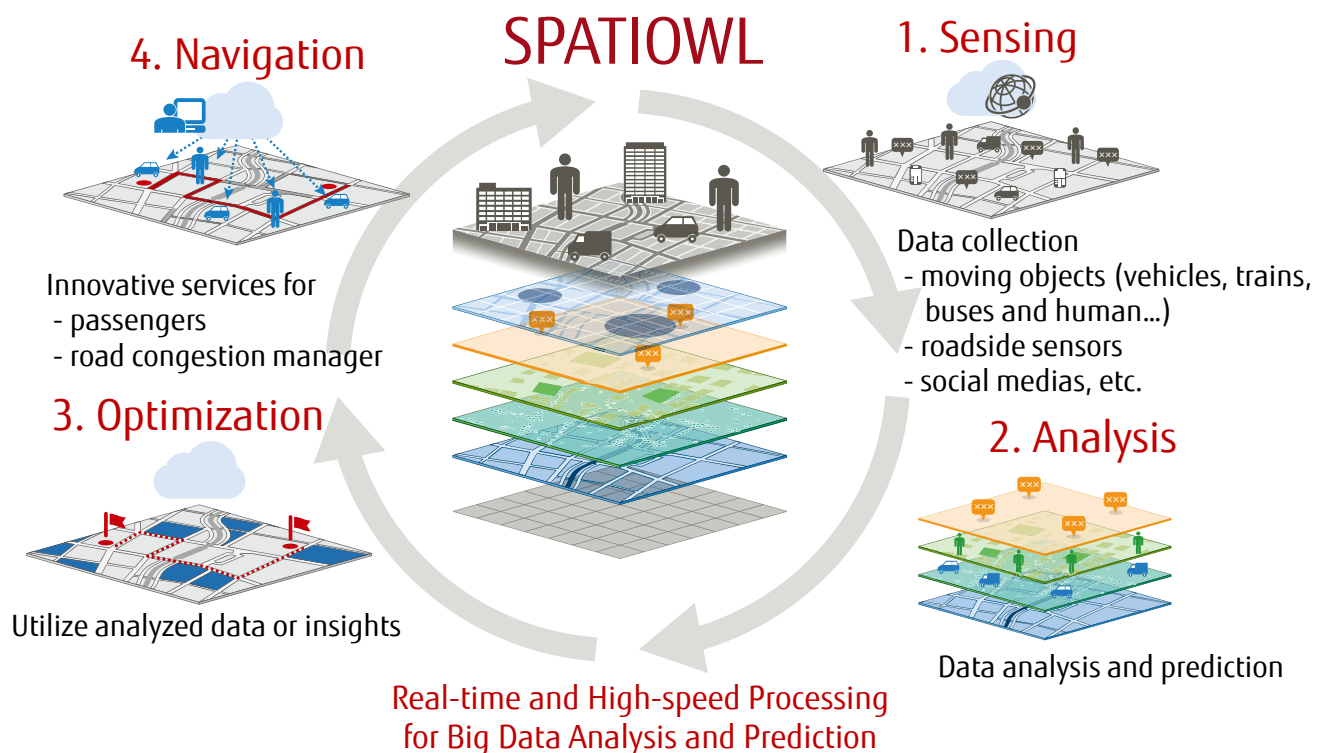

Big Data Solution for Real-time Location Data Analytics

FUJITSU Intelligent Society Solution SPATIOWL

Customer Benefits

- SPATIOWL brings an innovative solution for the transportation sector. The solution allows for the capture of vast amount of location data, its aggregation from different sources and the use of analytics for generating decision-support information. This provides new capabilities for public transportation operators and urban city traffic management to enhance service to passengers and create new business opportunities.

Business Applications

Traffic Management	Multi-modal Route Search Service	Telematics Service	Deployment of Security Personnel	Marketing
Monitor traffic flow on expressways and highways against planned assumptions.	Assist users in finding optimal route with multi-modal transportation (train, bus, subway)	Provide services to drivers with information derived from sensors on car, taxi and roadside.	Analyze real-time traffic conditions to deploy security personnel at strategic locations and give them real-time instructions.	Provide customers with real-time information on products and store locations.