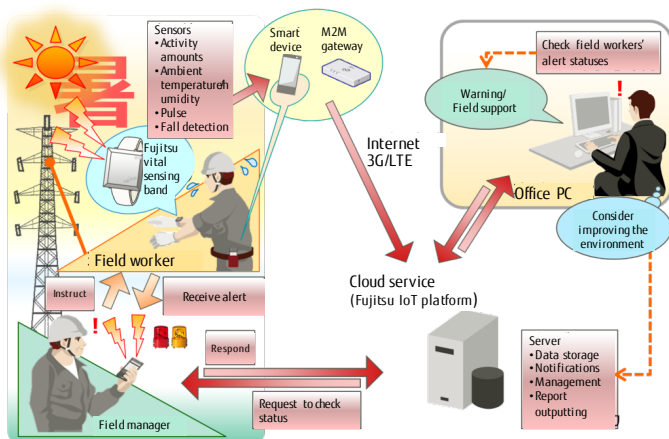

Fujitsu Network
Solutions Limited

Safety management of field workers through real-time visualization of data from wearable sensors

Challenge

- To receive orders in the future, an important issue is to eliminate accidents in the field
- There is a need to obtain a more detailed understanding of the status of the field by obtaining not only environmental information from the field but also workers' biometric information

Solution

- Senses workers' movements (acceleration) and work environment conditions (temperature, humidity) with the wearable sensor, and sends the information to the cloud from a smart device or access point set up in the field
- Provides everything from the wearable sensors, smart devices or communication devices, cloud for storing various types of data, up to the analytical/predictive apps

Benefit

- Visualize workers' statuses from remote locations (e.g. the office) by having field workers wear sensors
- Improve the quality of field work and safety by detecting heat stress and falls
- Prevent entry into dangerous and off-limits areas

Products and services

- FUJITSU IoT Solution UBIQUITOUSWARE Vital Sign Sensing Band
- Smartphones and sensor data transmission app
- FUJITSU Cloud Service IoT Platform