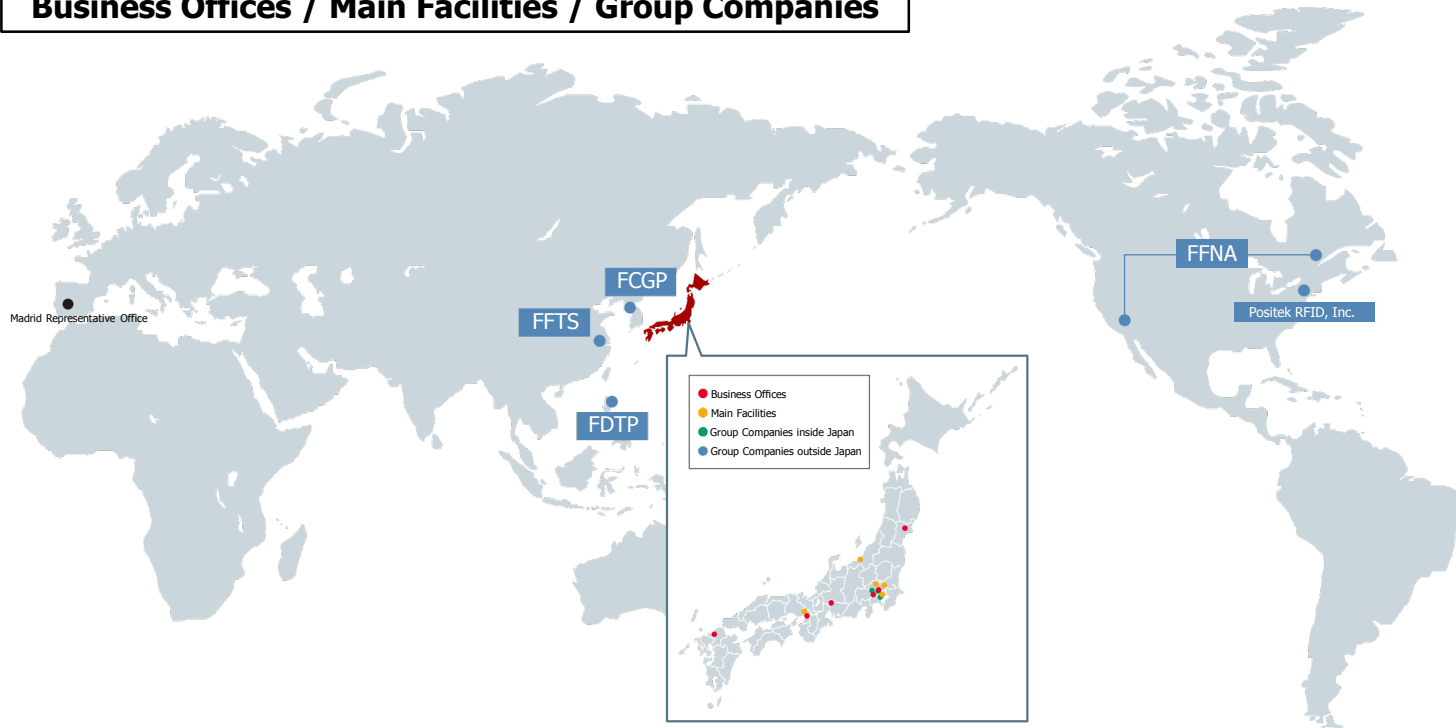

Business Offices / Main Facilities / Group Companies