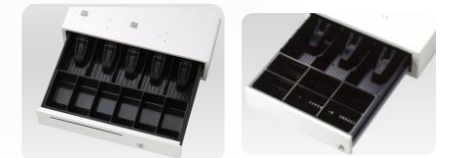

Remote Type LCD

Remote Type VFD

VFD Multilanguage Support

Simplified Chinese

Traditional Chinese

Hangul

ANK

Cash Drawer