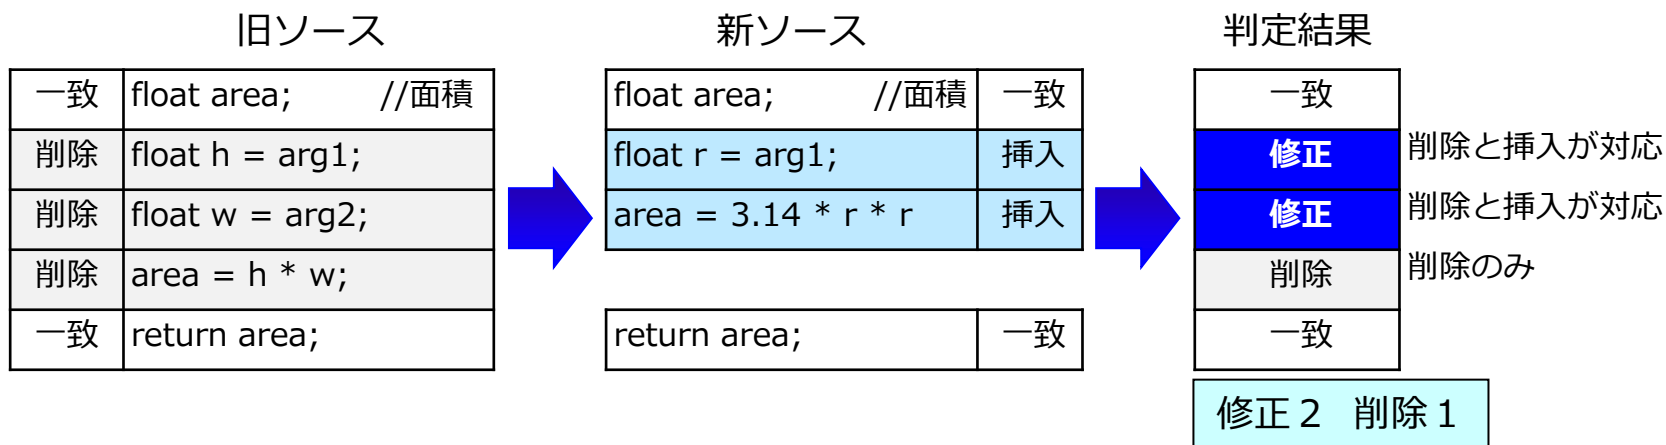

1-2. 修正量計測機能

● 「修正」の判定について

新旧ソースの比較結果で、削除／追加が対応している箇所を「修正」と判定します。

● 注釈範囲を意識した計測もできます

処理をコメントアウトした場合