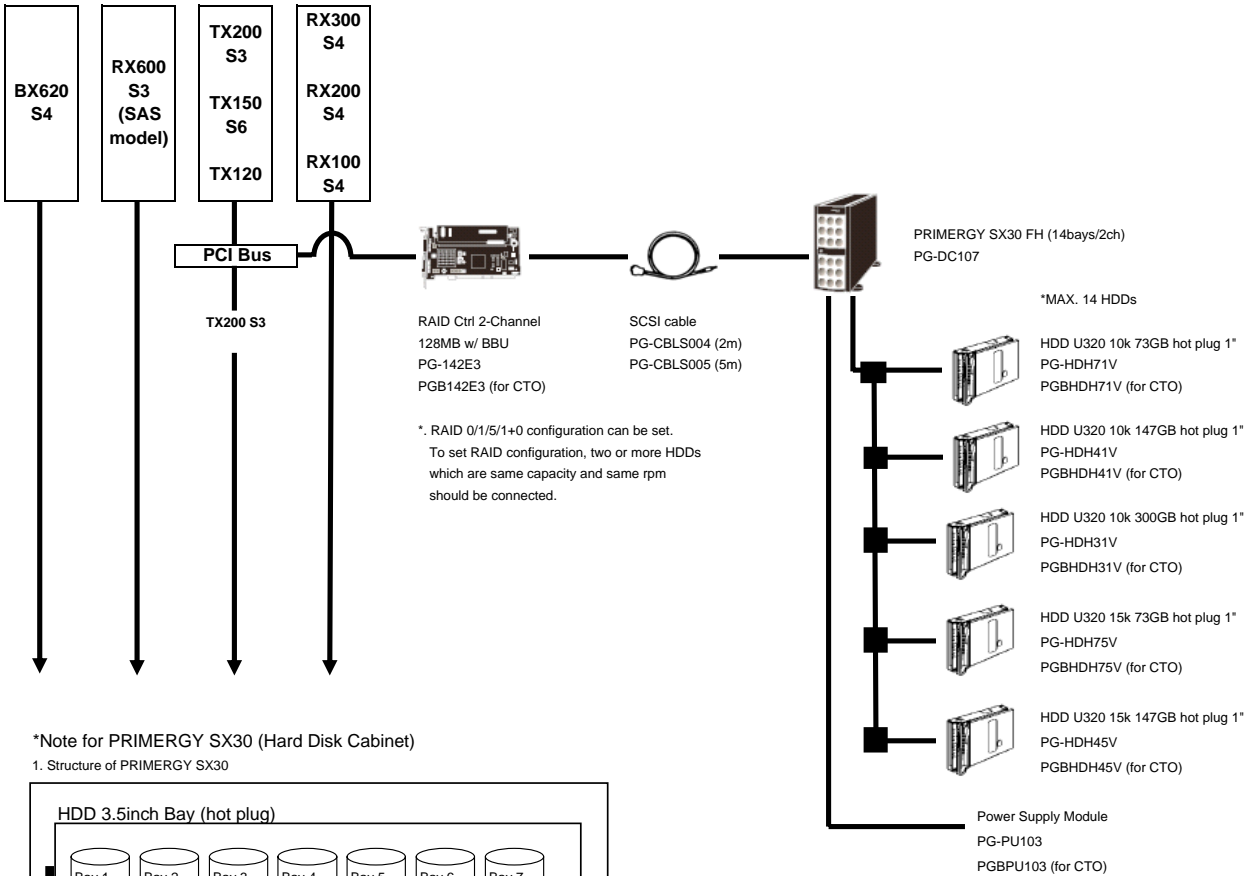

PRIMERGY[®]

System Configuration and Order-information Guide

External Devices

March 2008

External Devices

Hard Disk Cabinet

2. When more than 7 internal HDDs are installed in PRIMERGY SX30, 2 SCSI Cables must be connected with 2 channels for RAID Controllers.