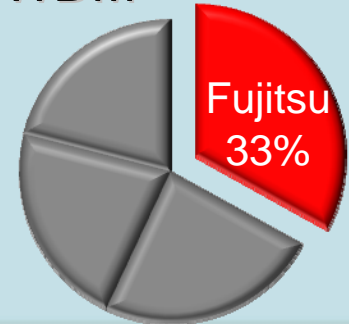

■ Enabling network transition

- 2G → 3G → 4G Mobility
- DS1/DS3 → 10/100M
- SONET → Packet
- FOADM → ROADM
- 10G → 40G → 100G

Metro WDM

FLASHWAVE 7500
FLASHWAVE 7420
FLASHWAVE 7120

WDM

Aggregation (ADM's/OED's/Packet ONP)