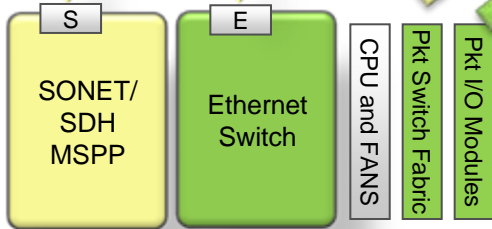

Packet Optical Networking

FLASHWAVE CDS
FLASHWAVE 4100 ES

Ethernet Demarcation

FLASHWAVE 9420
FLASHWAVE 9410
FLASHWAVE 5150 Family
FSP 150 Family

Multiservice Provisioning Platform

FLASHWAVE 4100
FLASHWAVE 4010

Cabinets & Ancillary Equipment

Cabinets & Racks
Batteries & Rectifiers
Cables & Patch Panels

Introducing the FLASHWAVE 9500

Modular Pluggable Architecture

Many Shelves

Single Shelf / Single EMS

- Realizing CapEx and OpEx reduction
- Universal switching of TDM and Packet services
- Connection Oriented Ethernet for high performance E-LINE
- EoX Gateway – Ethernet over any access
- Scalability with pluggable ROADM
- 10G, 40G, and 100G optical networking

Packet Optical Networking Architecture Vision

- A converged Packet Optical Network transport layer
 - Converged infrastructure for all service networks
 - Modular technologies
 - Diverse access strategy
- Ubiquitous Ethernet services over any access media
 - EoX Gateway application
 - Interworking between WAN technologies
 - Migrate from traditional TDM to Ethernet
- Value added custom software and services
 - Unified network management and design tools
 - Cross-product, cross-layer control