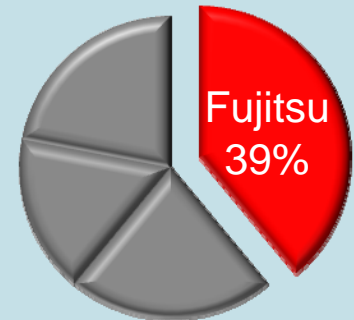

Fujitsu Network Communications

Tradition of Industry Leadership

■ Support Traditional Technologies

- TDM, WDM, L1 Ethernet Transport

■ Growth in Packet Optical Networking

- Optical transport – ROADM
- TDM aggregation – SONET
- L2 Connection-oriented Ethernet
- EoS to Ethernet interworking
- OTN aggregation

■ Enabling network transition

- 2G → 3G → 4G Mobility
- DS1/DS3 → 10/100M
- SONET → Packet
- FOADM → ROADM
- 10G → 40G → 100G

Metro WDM

FLASHWAVE 7500
FLASHWAVE 7420
FLASHWAVE 7120

WDM

Aggregation (ADM's/OED's/Packet ONP)

FLASHWAVE 4100
FLASHWAVE 4500

TDM
Packet

FLASHWAVE 9500 HDS
FLASHWAVE 9500 SDS
FLASHWAVE CDS

Packet
WDM
TDM