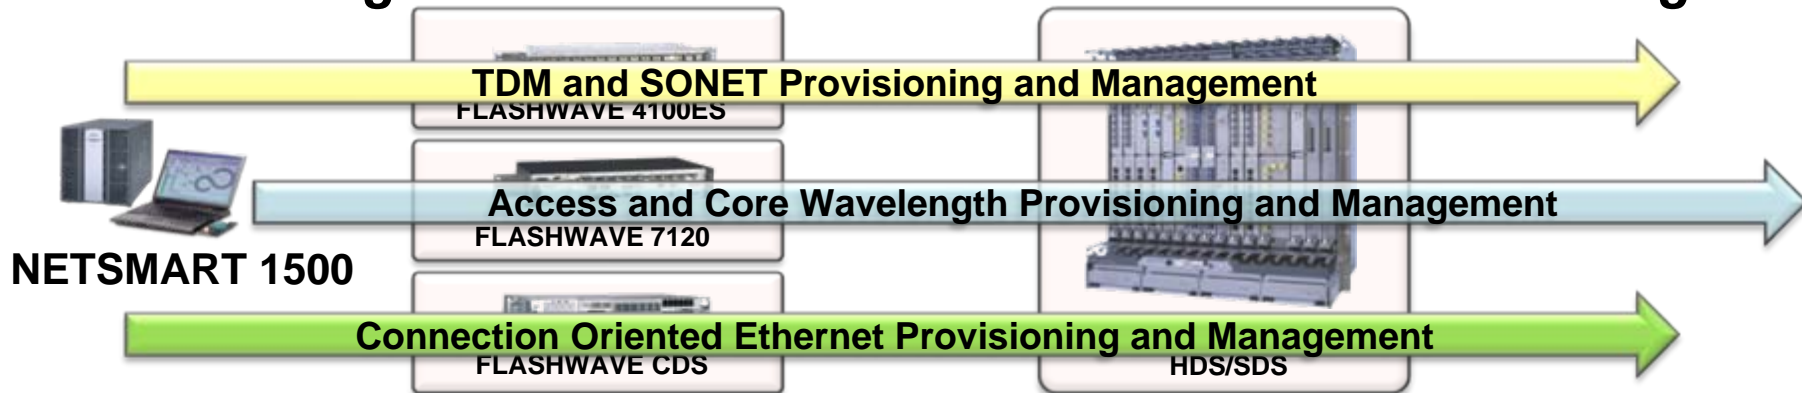

Packet Optical Networking Convergence

Multiservice Access, Aggregation, and Transport

NETSMART Network Management

Common Management of all FLASHWAVE Elements and Technologies

■ NETSMART 1500 EMS

- Configuration, Provisioning & Fault Mgmt.
- Software Download
- NE Backup & Restore
- 150K+ Managed Elements

■ NETSMART 500

- Enhanced graphical NE interface
- Local and remote NE mgmt. and control

■ NETSMART 2000 Planning Tool

- Optical Network Planning
- Node placement, line card, amplifier & DCM selection based on fiber and demand data
- Creates detailed network design, shelf, cabling and BoM outputs