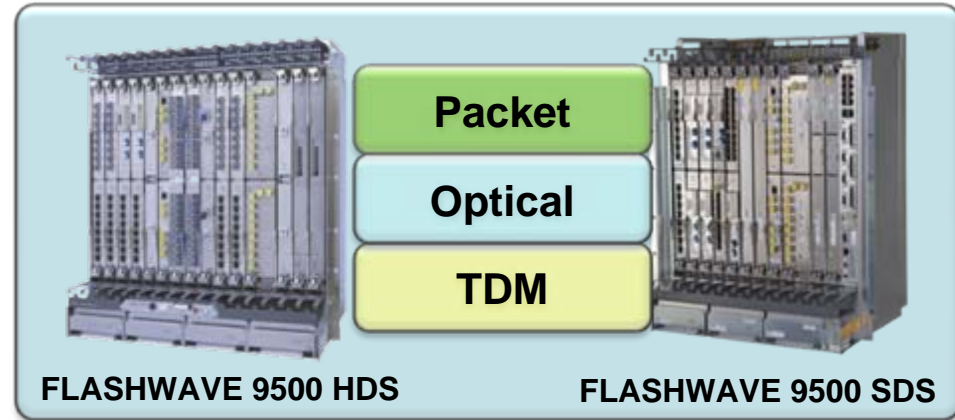

FLASHWAVE 9500 Packet ONP

- Enabling the Transition from TDM to Packet
- Industry Leading Technology Integration
  - Packet
  - Optical
  - TDM
- Architectural Innovation
  - Universal Switching
  - ROADM-on-a-Card
  - Service Interworking
- Connection Oriented Ethernet for Service Providers
  - Best of SONET/SDH: Reliability, Availability, and Manageability
  - Best of Ethernet: Economics, Ubiquity, and Scalability
- End-to-End NETSMART Network Management