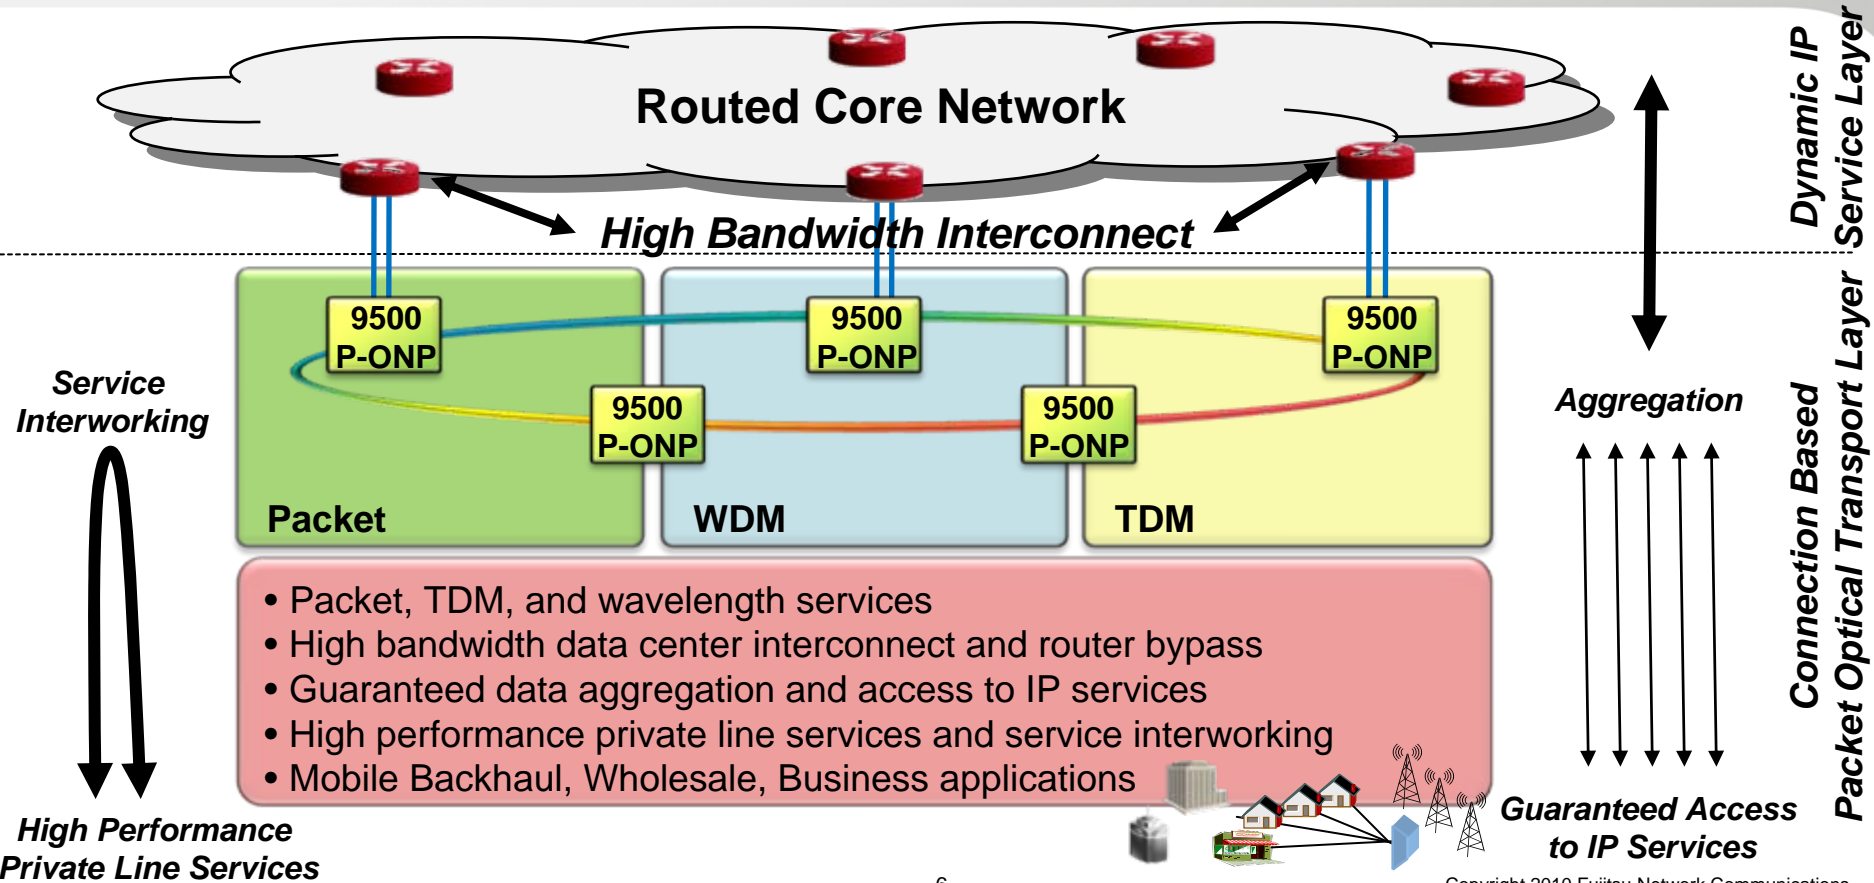

Cabinets & Ancillary Equipment

Cabinets & Racks
Batteries & Rectifiers
Cables & Patch Panels

Introducing the FLASHWAVE 9500

Modular Pluggable Architecture

Many Shelves

Single Shelf / Single EMS

- Realizing CapEx and OpEx reduction
- Universal switching of TDM and Packet services
- Connection Oriented Ethernet for high performance E-LINE
- EoX Gateway – Ethernet over any access
- Scalability with pluggable ROADM
- 10G, 40G, and 100G optical networking

Packet Optical Networking Architecture Vision

- A converged Packet Optical Network transport layer
 - Converged infrastructure for all service networks
 - Modular technologies
 - Diverse access strategy
- Ubiquitous Ethernet services over any access media
 - EoX Gateway application
 - Interworking between WAN technologies
 - Migrate from traditional TDM to Ethernet
- Value added custom software and services
 - Unified network management and design tools
 - Cross-product, cross-layer control

Packet Optical Networking Convergence

Multiservice Access, Aggregation, and Transport

NETSMART Network Management

Common Management of all FLASHWAVE Elements and Technologies

■ NETSMART 1500 EMS

- Configuration, Provisioning & Fault Mgmt.
- Software Download
- NE Backup & Restore
- 150K+ Managed Elements

■ NETSMART 500

- Enhanced graphical NE interface
- Local and remote NE mgmt. and control

■ NETSMART 2000 Planning Tool

- Optical Network Planning
- Node placement, line card, amplifier & DCM selection based on fiber and demand data
- Creates detailed network design, shelf, cabling and BoM outputs