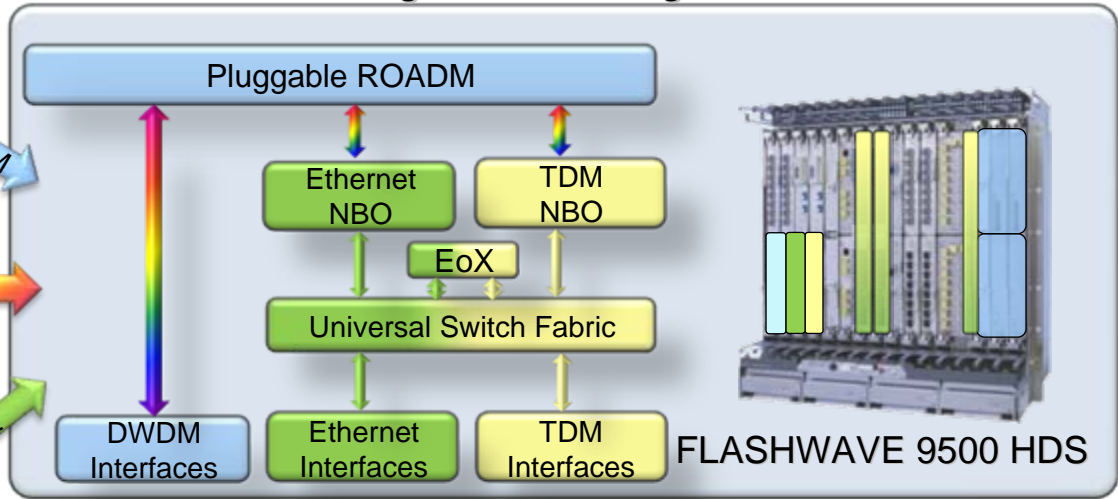

Cabinets & Ancillary Equipment

Cabinets & Racks
Batteries & Rectifiers
Cables & Patch Panels

Introducing the FLASHWAVE 9500

Modular Pluggable Architecture

Many Shelves

Single Shelf / Single EMS

- Realizing CapEx and OpEx reduction
- Universal switching of TDM and Packet services
- Connection Oriented Ethernet for high performance E-LINE
- EoX Gateway – Ethernet over any access
- Scalability with pluggable ROADM
- 10G, 40G, and 100G optical networking

Packet Optical Networking Architecture Vision

- A converged Packet Optical Network transport layer
 - Converged infrastructure for all service networks
 - Modular technologies
 - Diverse access strategy
- Ubiquitous Ethernet services over any access media
 - EoX Gateway application
 - Interworking between WAN technologies
 - Migrate from traditional TDM to Ethernet
- Value added custom software and services
 - Unified network management and design tools
 - Cross-product, cross-layer control