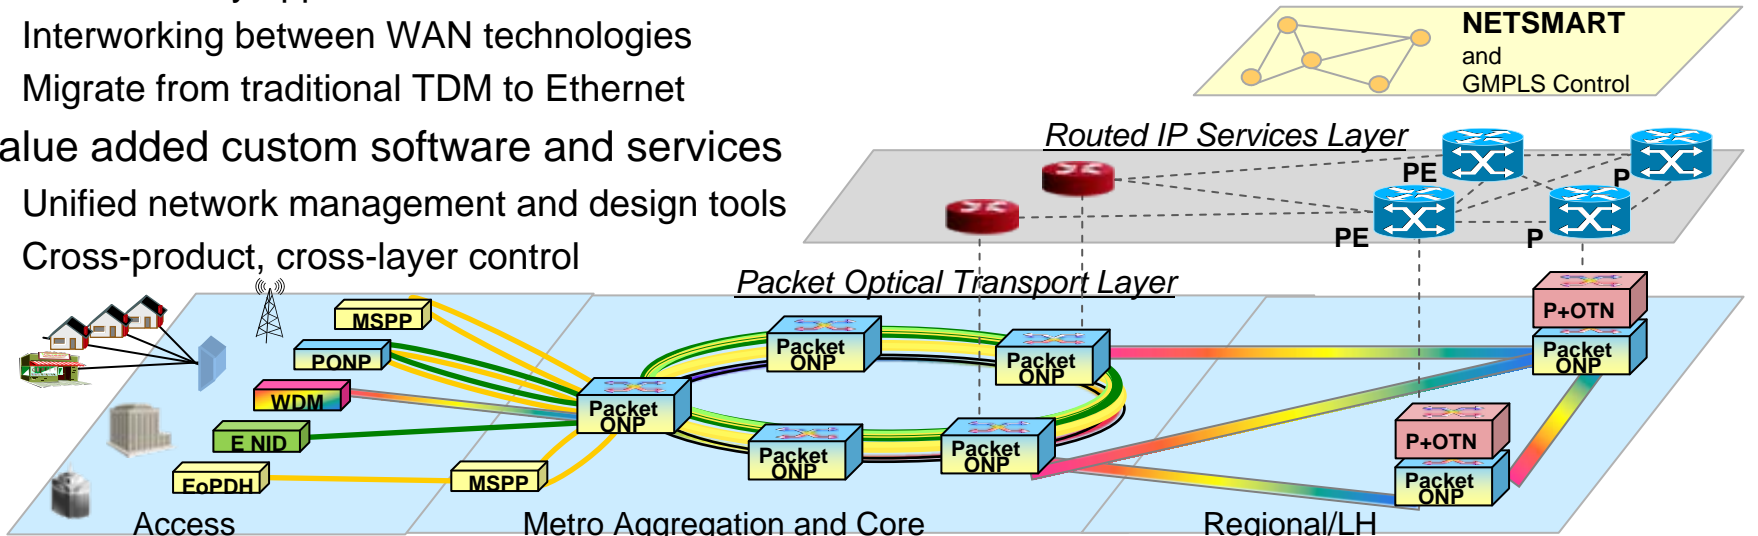

Packet Optical Networking

FLASHWAVE CDS
FLASHWAVE 4100 ES

Ethernet Demarcation

FLASHWAVE 9420
FLASHWAVE 9410
FLASHWAVE 5150 Family
FSP 150 Family

Multiservice Provisioning Platform

FLASHWAVE 4100
FLASHWAVE 4010

Cabinets & Ancillary Equipment

Cabinets & Racks
Batteries & Rectifiers
Cables & Patch Panels

Introducing the FLASHWAVE 9500

Modular Pluggable Architecture

Many Shelves

Single Shelf / Single EMS

- Realizing CapEx and OpEx reduction
- Universal switching of TDM and Packet services
- Connection Oriented Ethernet for high performance E-LINE
- EoX Gateway – Ethernet over any access
- Scalability with pluggable ROADM
- 10G, 40G, and 100G optical networking

Packet Optical Networking Architecture Vision

- A converged Packet Optical Network transport layer
 - Converged infrastructure for all service networks
 - Modular technologies
 - Diverse access strategy
- Ubiquitous Ethernet services over any access media
 - EoX Gateway application
 - Interworking between WAN technologies
 - Migrate from traditional TDM to Ethernet
- Value added custom software and services
 - Unified network management and design tools
 - Cross-product, cross-layer control

Packet Optical Networking Convergence

Multiservice Access, Aggregation, and Transport

NETSMART Network Management

Common Management of all FLASHWAVE Elements and Technologies

■ NETSMART 1500 EMS

- Configuration, Provisioning & Fault Mgmt.
- Software Download
- NE Backup & Restore
- 150K+ Managed Elements