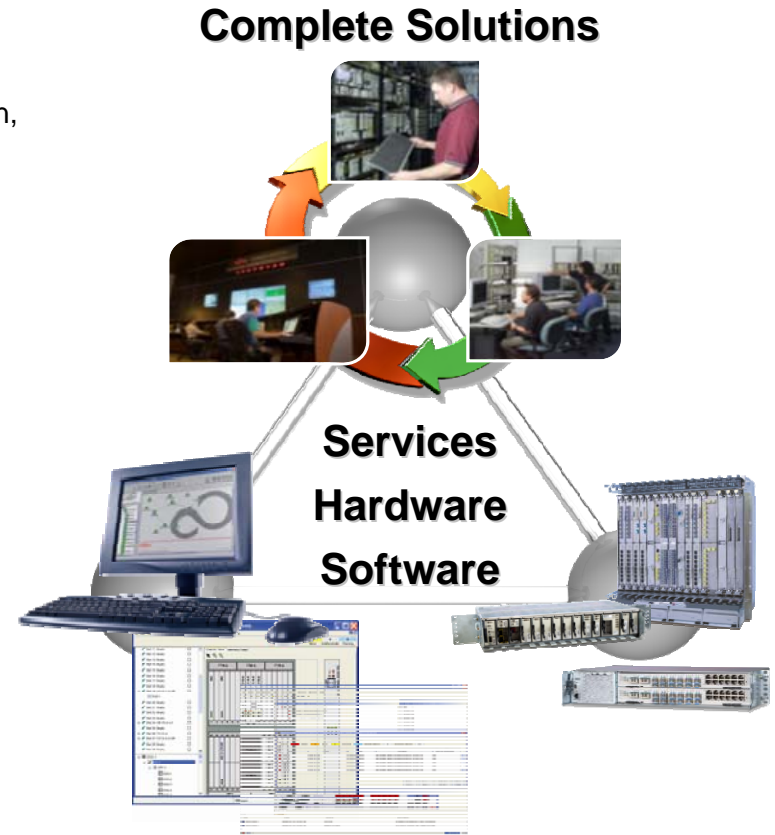

FLASHWAVE 9500

Packet Optical Transport Innovation

Fujitsu Network Communications

Packet Optical Networking Solutions

Fujitsu Network Communications (FNC)

Who We Are

- **Over 30 years' business presence in North America**
 - IOCs, LECs, MSOs, wireless carriers
 - Federal, state and local government, financial, utilities, transportation, healthcare, research and education
 - Global scope—local presence
- **Broad portfolio, proven real-world performance**
 - Packet Optical Networking Platforms
 - Professional services and software
 - FLASHWAVE® DWDM and SONET/SDH
 - 450,000+ network elements deployed in the US
- **Industry-leading quality**
 - In-house manufacturing – dual factories
 - TL-9000 certified
 - Highest quality performance in the industry
- **Large US office and manufacturing facility**
 - The ONLY major optical networking vendor to manufacture its own equipment in North America

Packet Optical Networking Architecture Vision

- A converged Packet Optical Network transport layer
 - Converged infrastructure for all service networks
 - Modular technologies
 - Diverse access strategy
- Ubiquitous Ethernet services over any access media
 - EoX Gateway application
 - Interworking between WAN technologies
 - Migrate from traditional TDM to Ethernet
- Value added custom software and services
 - Unified network management and design tools
 - Cross-product, cross-layer control