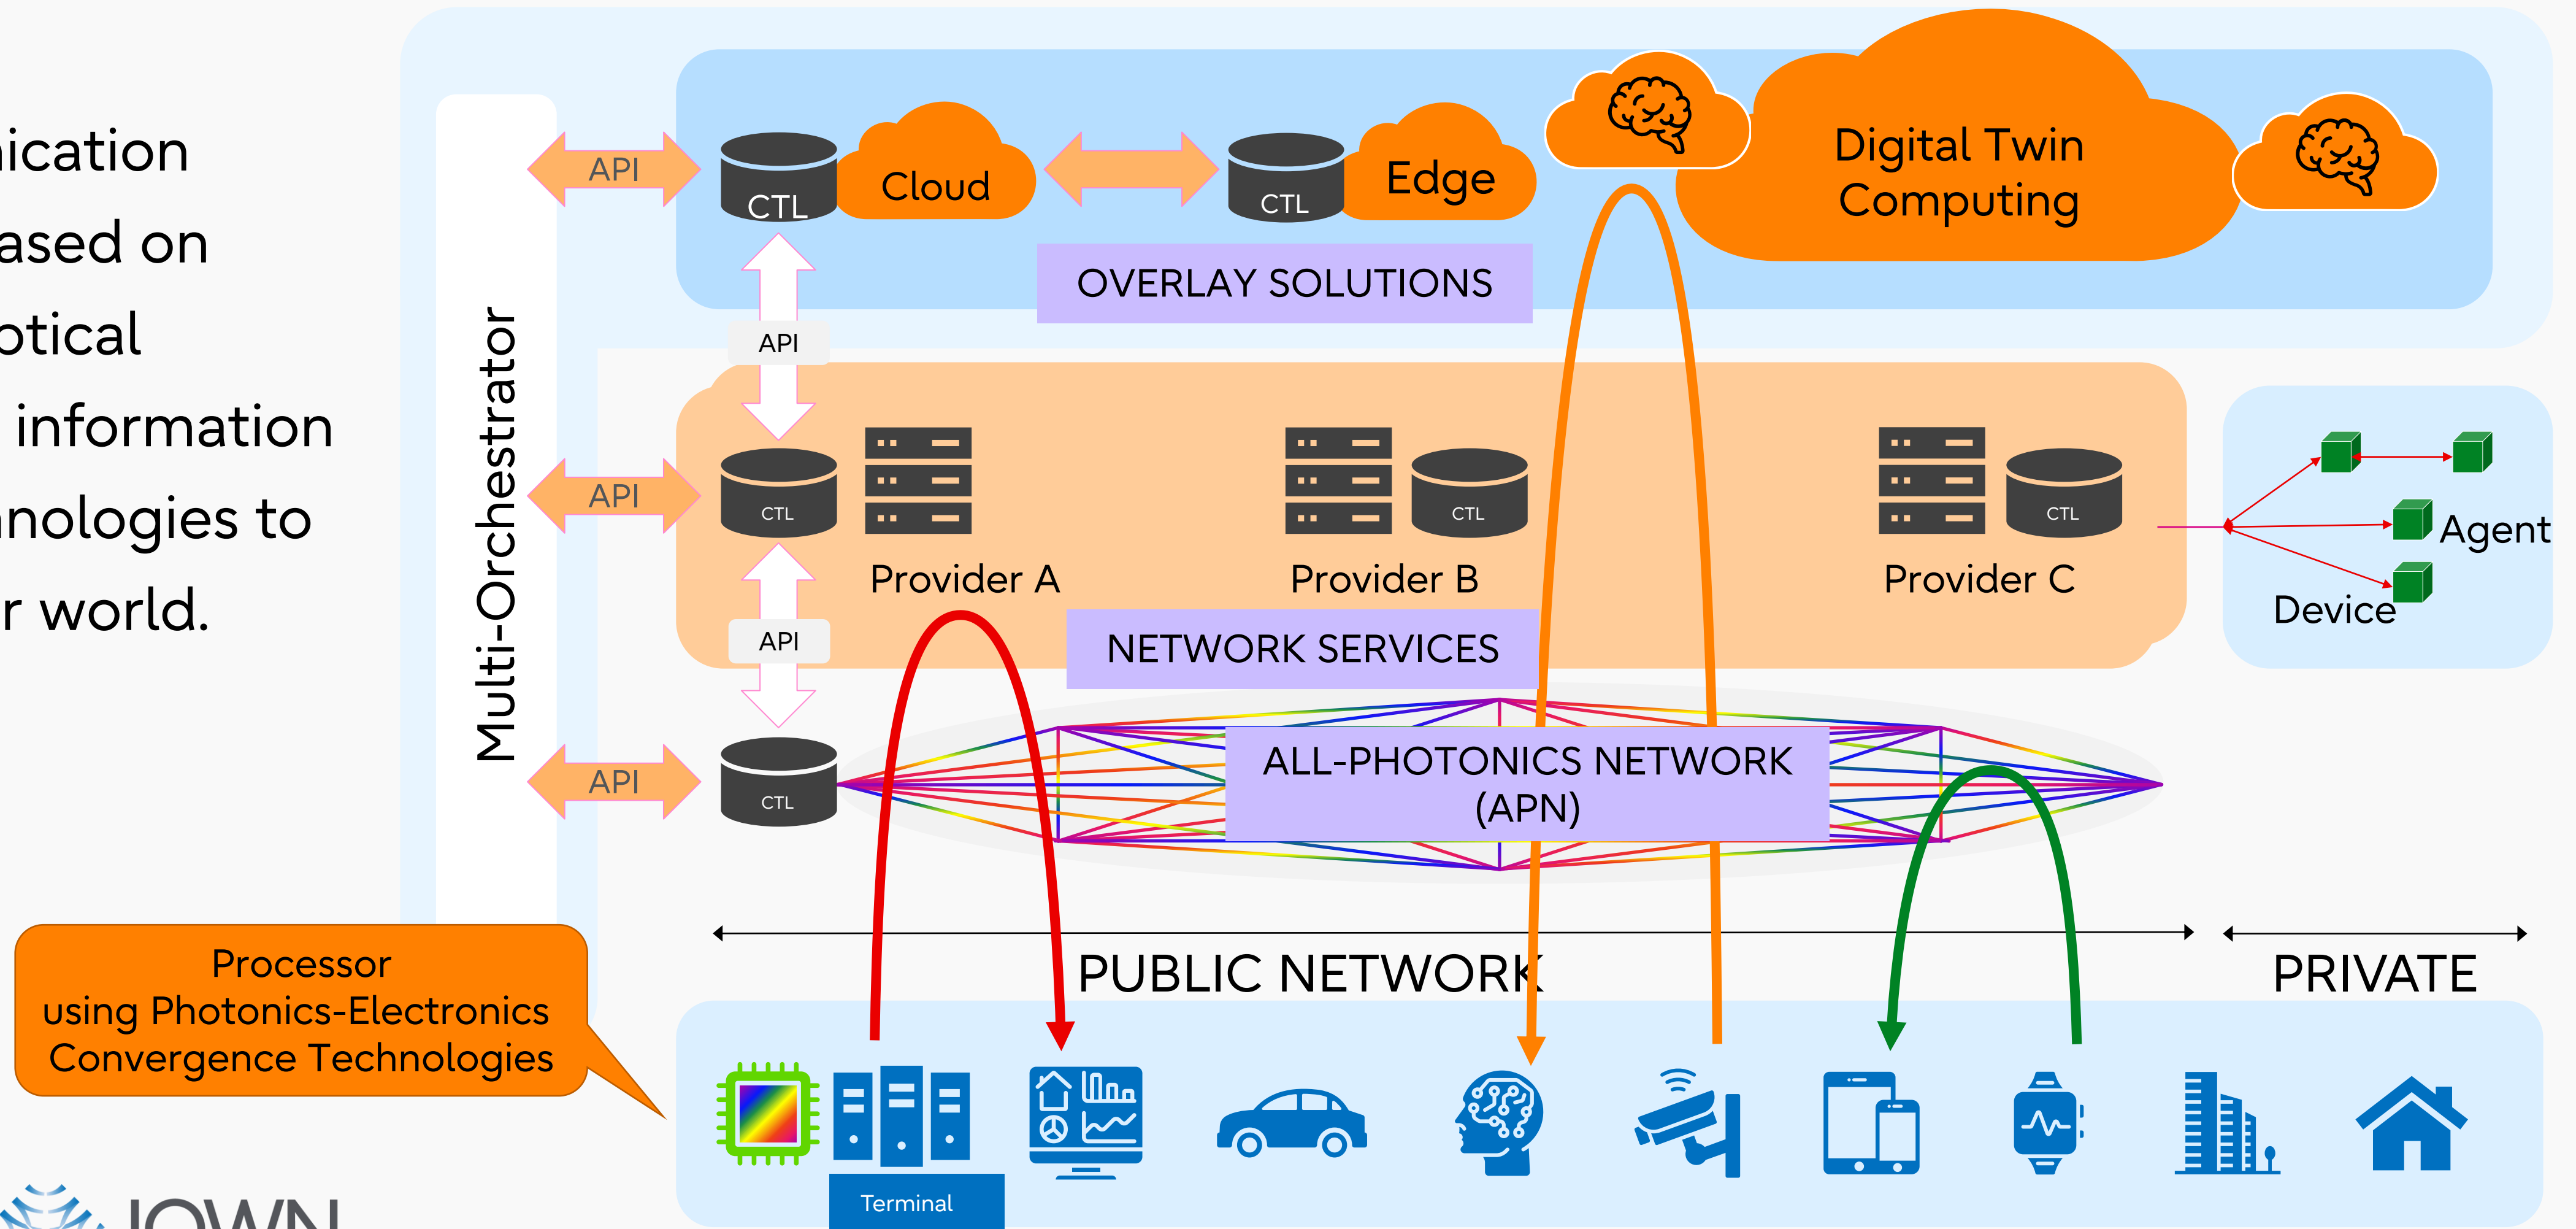

Fujitsu Network technology for IOWN connected AI community

Next-generation Communications and
Infrastructure Technology

What's IOWN?

Innovative Optical and Wireless Network (IOWN)

Future communication infrastructure based on leading-edge optical technology and information processing technologies to realize a smarter world.

Future Image of All Photonic Network in IOWN concept

Fujitsu's 5 Key Technologies and IOWN Global Forum Technology Areas

Fujitsu's 5 Key Technologies

Computing

Supercomputer
HPC Quantum

HPC : High Performance Computing

Network

Cloud-native network
Photonics PEC

PEC: Photonics-Electronics Convergence

AI

Explainable AI
Trustworthy AI
Human-sensing

Data & Security

Blockchain
Data trust
Digital identity

Converging Technologies

Digital Twin Framework

- Digital twin in use cases of IOWN Global Forum

IOWN Global Forum's Technology Area

Our network vision is focused on three main areas;

1. **Open Network**
 2. **Disaggregation**
 3. **Intelligent Networks and Green Technologies**
- Open Network and Disaggregation cover APN, Mobile base station (open RAN), Open Management systems, and Open Transport.
 - Network Visualization, Automation & Optimization with AI/Machine Learning are the main components of Intelligent Network, while Green Technologies include Sub-terahertz, Photoelectronic Fusion, and liquid-cooling Technology.