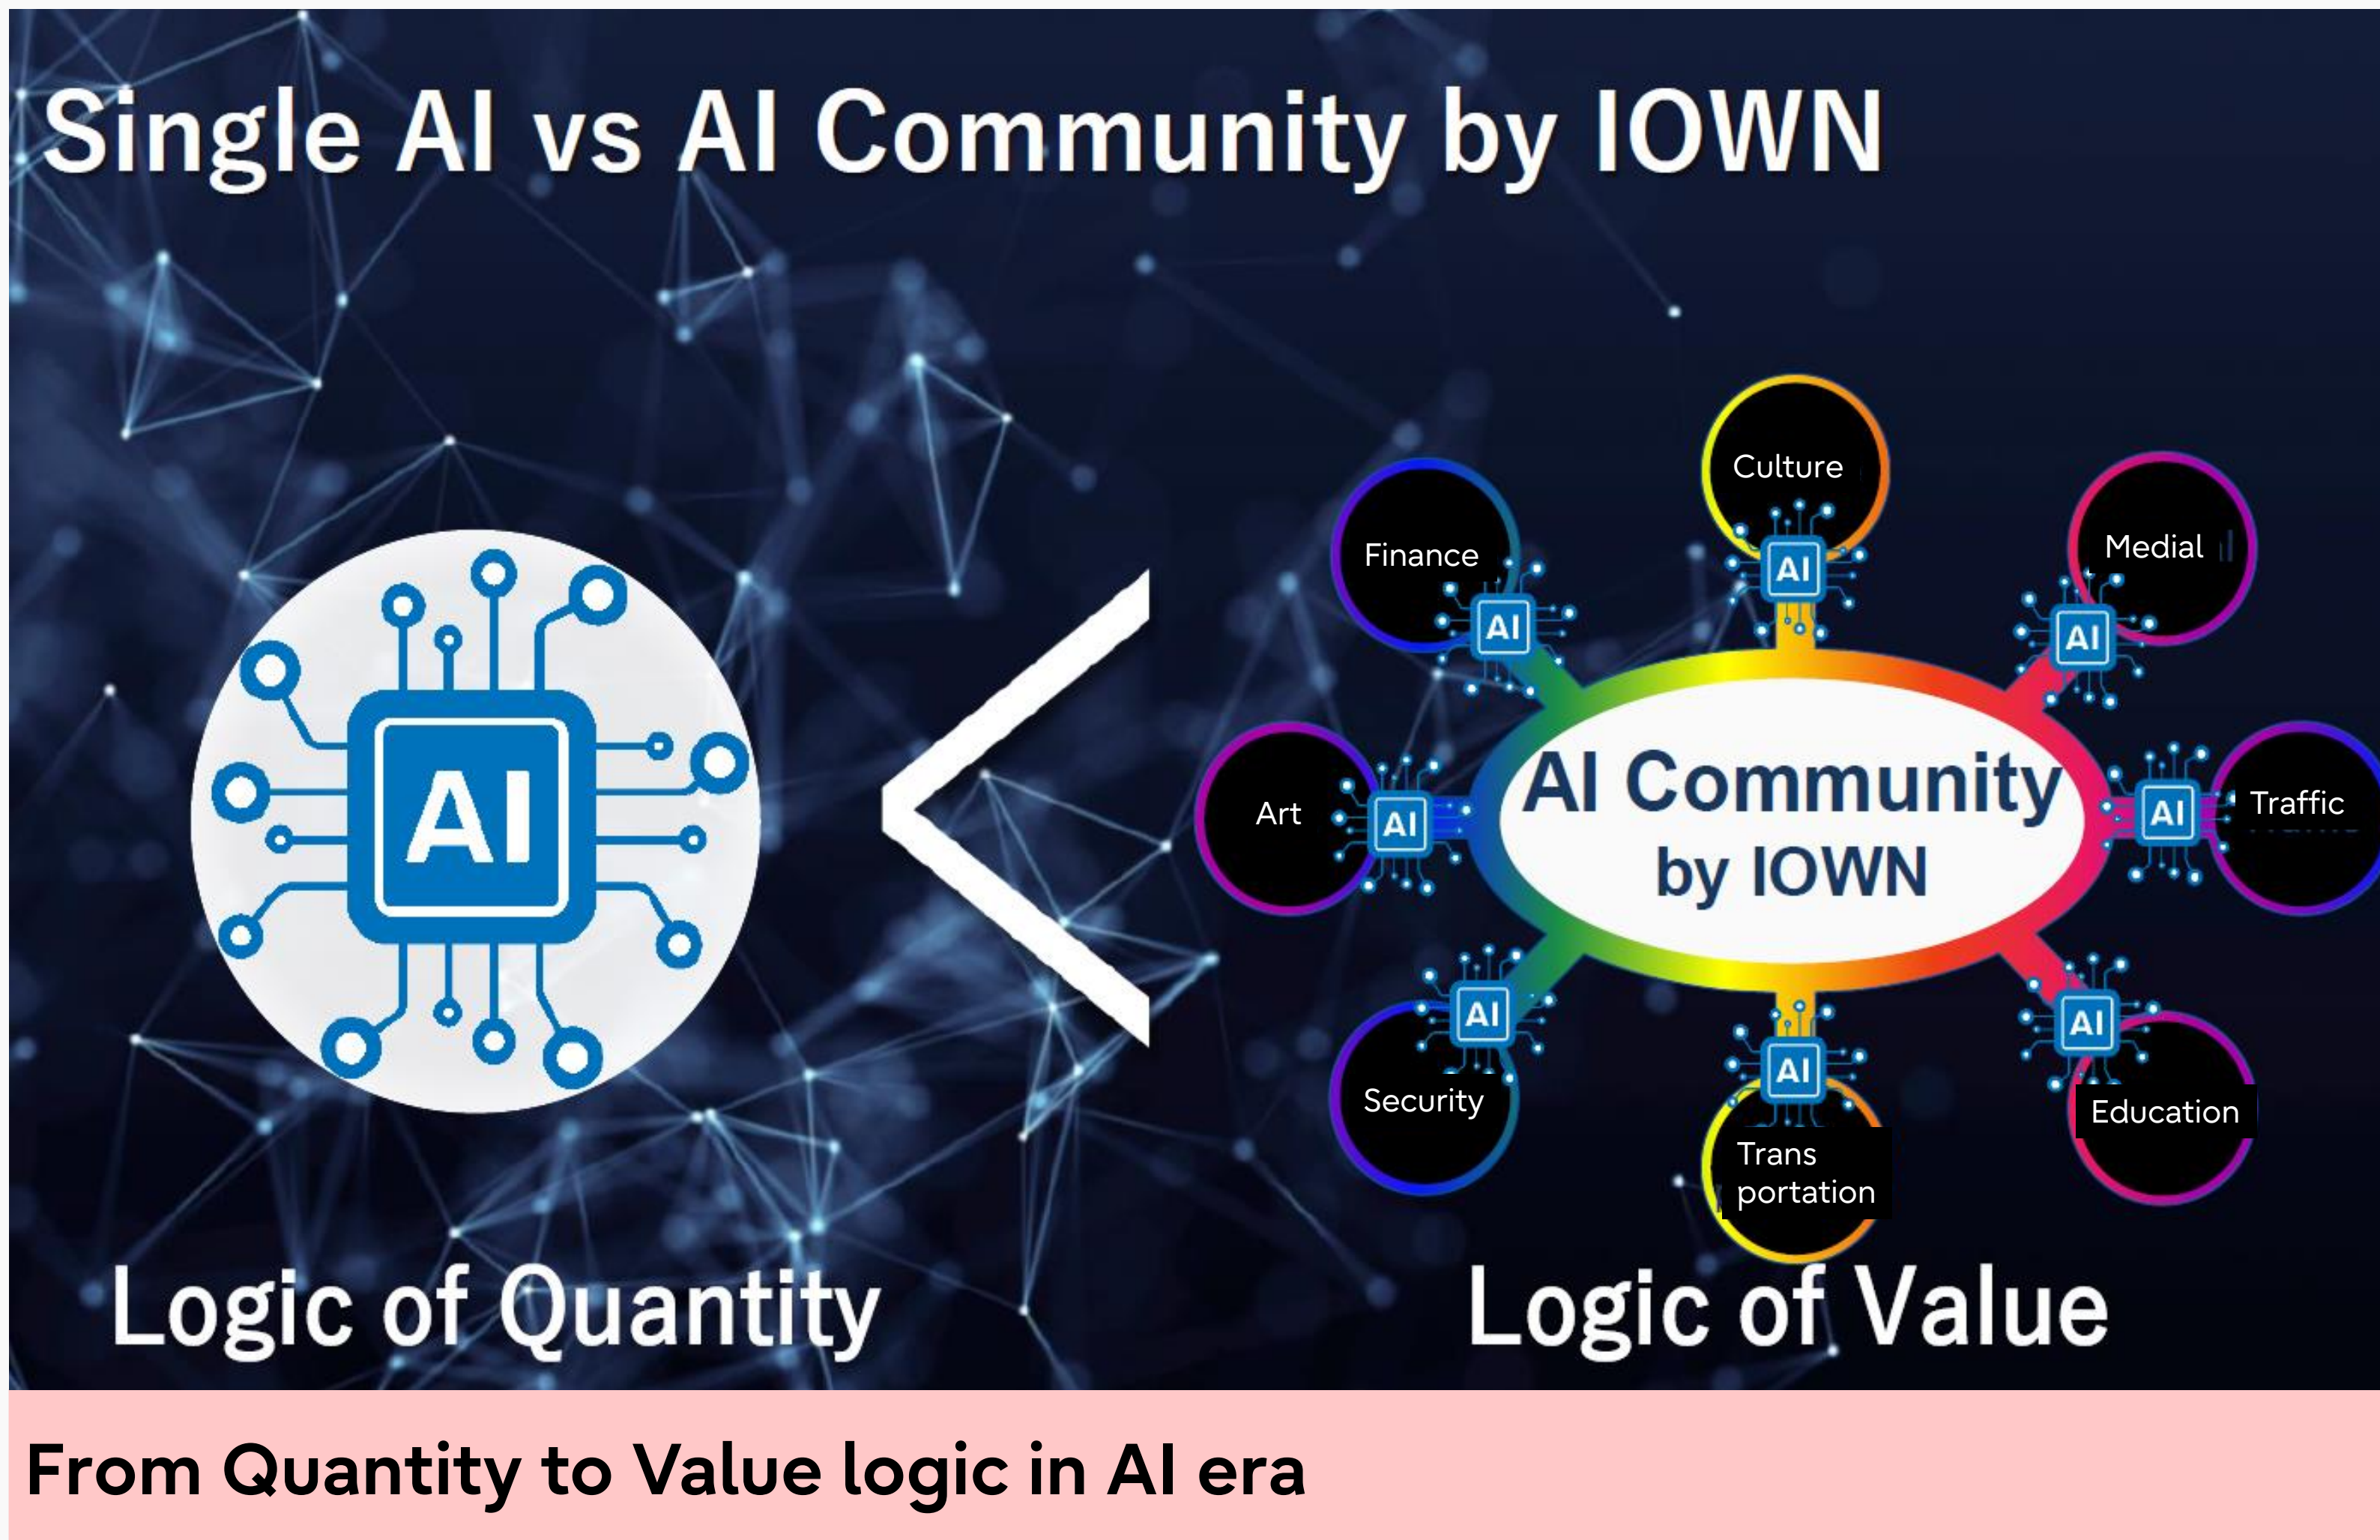

Fujitsu Network technology for IOWN connected AI community

Next-generation Communications and
Infrastructure Technology

What's IOWN?

Innovative Optical and Wireless Network (IOWN)

Future communication infrastructure based on leading-edge optical technology and information processing technologies to realize a smarter world.

Digital Twin Framework

- Digital twin in use cases of IOWN Global Forum

IOWN Global Forum's Technology Area

Our network vision is focused on three main areas;

1. **Open Network**
 2. **Disaggregation**
 3. **Intelligent Networks and Green Technologies**
- Open Network and Disaggregation cover APN, Mobile base station (open RAN), Open Management systems, and Open Transport.
 - Network Visualization, Automation & Optimization with AI/Machine Learning are the main components of Intelligent Network, while Green Technologies include Sub-terahertz, Photoelectronic Fusion, and liquid-cooling Technology.

IOWN connected AI community

Latest focus area, Artificial Intelligence

IOWN connected AI community

Latest focus area, Artificial Intelligence

IOWN connects Real World with AI Community/Digital Twin

Fujitsu is planning to support AI Community by our network technology.