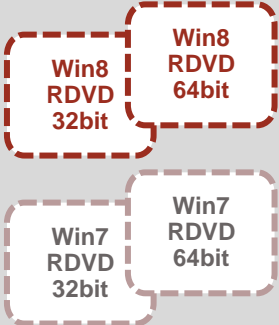

# Windows OEM Offerings

A

**Windows 8 Pro License**      **Windows 8 Pro Load**

Customers 'Latest & Greatest' Choice

*Note: "Secure Boot" in BIOS is enabled. Remote network installations only for Windows 8 Pro OS possible.*