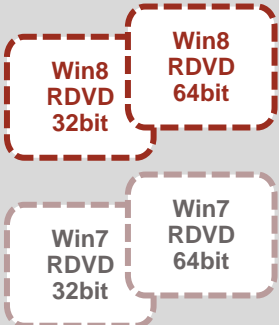

Customers 'Future Ready' Choice

Note: "Secure Boot" in BIOS is disabled. Remote network installations are possible.

C

Windows 7 Prof. License   **Windows 7 Prof. Load**