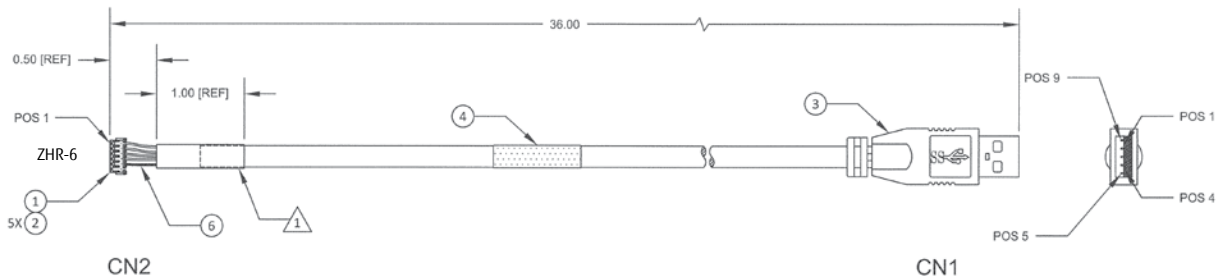

Touch Panel Accessories

Controller Board Interface Cables

- **CABLE/RTP/USB/DT:** USB Host Interface Cable for NC01850-B045RS (Dual Touch, 4-wire)
- **CABLE/RTP/USB:** USB Host Interface Cable for NC01850-B010RS (4-wire) and NC01850-B020RS (7-wire)
- **CABLE/RTP/RS232:** Serial Host Interface Cable for N16B-0558-B270 (4-wire) and N16B-0558-B280 (7-wire)

These cables are offered as a convenience to customers prototyping, testing, and small production lot use.

■ **CABLE / RTP / USB / DT**

PIN OUT			
Color (ref)	CN2 POS	SIGNAL	CN1 POS
Red	1	VCC	1
White	2	D-	2
Green	3	D+	3
Black	4	GND	4
Black	5	FR GND	CAN
N/C	6	N/A	5-9