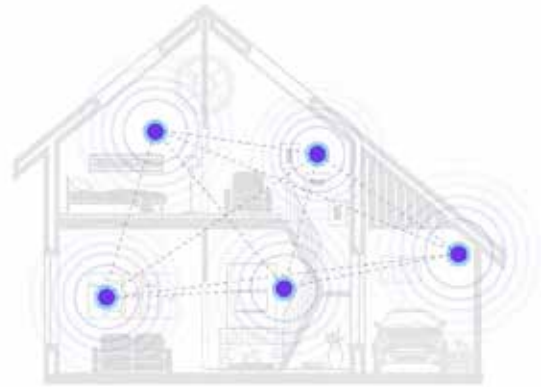

Dual Band AC1200 High Performance Wireless Mesh Router

The edge 802.11ac built-in high performance Mesh Router with Mesh technology for high-density use on multiple applications. Fujitsu MESSHU AC1200 Mesh Router is a new concept of Dual Band Dual Concurrent Wireless Mesh router. It can be easily deployed and maintained with simple configuration deployment and recovery capacity. It does not need complicated settings.

Just plug your first MESSHU Router into your cable or DSL modem, simply establish Mesh network from your mobile phone APP via few steps. Additional MESSHU Router just need power on from the wall outlet and it will auto connect to existing MESSHU Mesh network, that's all. Enjoy your whole home Wi-Fi network coverage in a minute!!

Whole home Wi-Fi coverage with consistent performance

What is the best choice if a single router WiFi signal cannot cover your entire home? MESSHU Router is an ideal solution for your home network environment. It can extend signal range from an internal high performance Wi-Fi module, the high-gain antenna arrays reduce the numbers of mesh node deployment typically requirement. No more Wi-Fi dead spots in your home with EnGenius