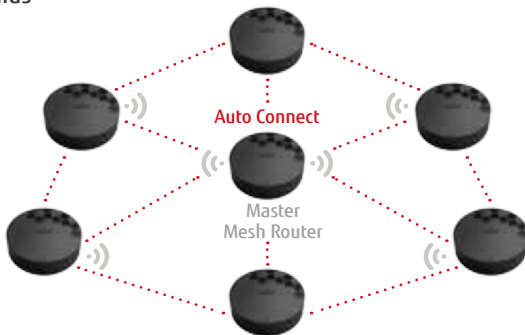

Dual Band AC1200 High Performance Wireless Mesh Router

The edge 802.11ac built-in high performance Mesh Router with Mesh technology for high-density use on multiple applications. Fujitsu MESSHU AC1200 Mesh Router is a new concept of Dual Band Dual Concurrent Wireless Mesh router. It can be easily deployed and maintained with simple configuration deployment and recovery capacity. It does not need complicated settings.

Just plug your first MESSHU Router into your cable or DSL modem, simply establish Mesh network from your mobile phone APP via few steps. Additional MESSHU Router just need power on from the wall outlet and it will auto connect to existing MESSHU Mesh network, that's all. Enjoy your whole home Wi-Fi network coverage in a minute!!

Whole home Wi-Fi coverage with consistent performance

What is the best choice if a single router WiFi signal cannot cover your entire home? MESSHU Router is an ideal solution for your home network environment. It can extend signal range from an internal high performance Wi-Fi module, the high-gain antenna arrays reduce the numbers of mesh node deployment typically requirement. No more Wi-Fi dead spots in your home with EnGenius