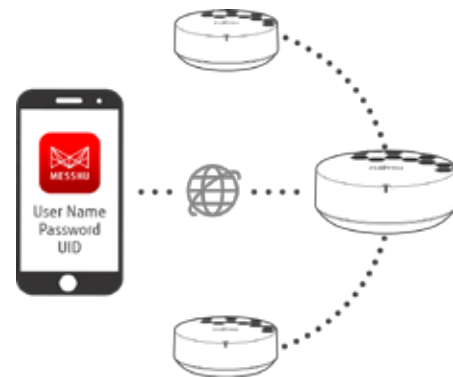

Just plug your first MESSHU Router into your cable or DSL modem, simply establish Mesh network from your mobile phone APP via few steps. Additional MESSHU Router just need power on from the wall outlet and it will auto connect to existing MESSHU Mesh network, that's all. Enjoy your whole home Wi-Fi network coverage in a minute!!

## Whole home Wi-Fi coverage with consistent performance

What is the best choice if a single router WiFi signal cannot cover your entire home? MESSHU Router is an ideal solution for your home network environment. It can extend signal range from an internal high performance Wi-Fi module, the high-gain antenna arrays reduce the numbers of mesh node deployment typically requirement. No more Wi-Fi dead spots in your home with EnGenius

## AC technology with High Performance Wi-Fi

MESSHU Router is a Dual Band Dual Concurrent Wireless Mesh router with the latest 11AC technology. The total wireless speed is up to 1.2Gbps. It is two times faster than 802.11n technology. The upgraded throughput will bring you the smoothly wireless with lag free and flexible.

## Easy set-up, use, plug and play Mesh Network

With MESSHU APP, it fully set up, deploy, and use by mobile device without complicating installation procedure. MESSHU provides a easiest way to construct Mesh Network is using MESSHU APP to smart connect all Mesh devices instantly when they were powered up. Therefore, it also provides Internet speed and easy configuration to do Mesh Network troubleshooting.