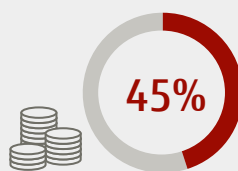

Stay compatible

99% of Windows 7 apps compatible with Windows 10

Keep using same office infrastructure

Make management simpler

Time saved on admin with Windows 10 (single sign-on, dynamic provisioning, in-place upgrade)