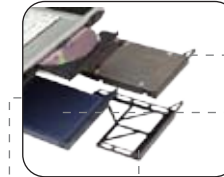

OTHERS

USB Optical Black Mouse (Retractable) HLMSE0006-00
Fujitsu Backpack HACAS0008-00

Port Replicator
Unique wedge design provides easy, one-step connection and removal of your LifeBook. When connected, it links all your peripherals to your LifeBook.

Weight Saver
Reduces the weight of your LifeBook whenever the optical drive is not required.

Dual Layer DVD Super Multi Writer
Dual-layer DVD-R technology lets you record almost twice the amount of data on a single disc surface. Compatible with CD-R, CD-RW, DVD-R, DVD-RW and DVD-RAM.

Modular Bay Battery
Searching for power sources when you're outdoors can be a hassle. Extend the operating hours of your LifeBook with a modular battery pack.

AC Adapter
An additional adapter at home, office and in the briefcase makes traveling a lot simpler.

Battery
Double the operating hours of your LifeBook with a second battery pack.

Optical USB Black Mouse (Retractable)
Optical tracking technology offers convenient usage.