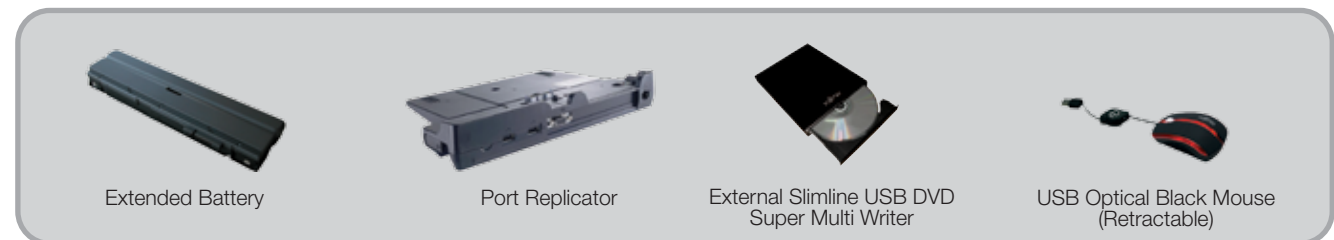

LIFEBOOK

Some pictures are expressed in creative manners which may differ from the actual unit. Please check with your local distributor on any specifics. Part No: HLGUD0080-01-C