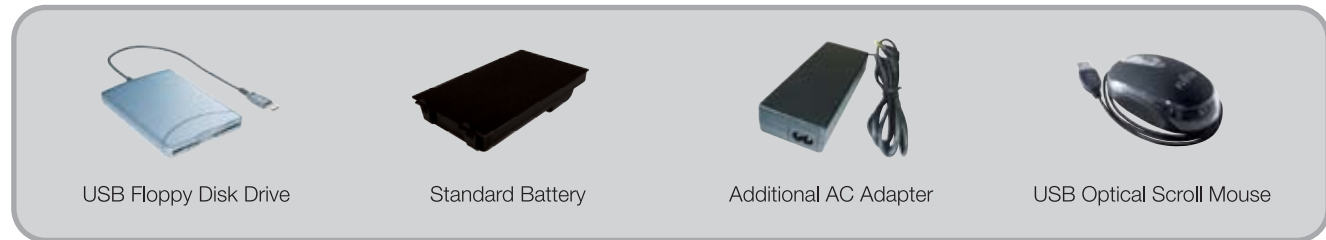

Power Options

AC Adapter (19V 150W)	FPCAC39
Battery - Standard (6-cell Li-Ion 4000mAh 14.4V)	FPCBP104

Carrying Case

Carrier Case	PG30026
--------------	---------

Others

USB Optical Scroll Mouse (Translucent)	HLMSE0002-00
Wireless Optical Mouse (Mini) - NA for CN	HLMSE0003-00
Antenna Cable (IEC)	FPCCB17DZ
Remote Controller w/ TV Functions	FPCRC05
Dicota Notebook Cable Lock	HACCE0001-00
Dicota Notebook Combination Lock	HACCE0002-00
Universal Travel Adapter - NA for AU/NZ	HLADP0001-00