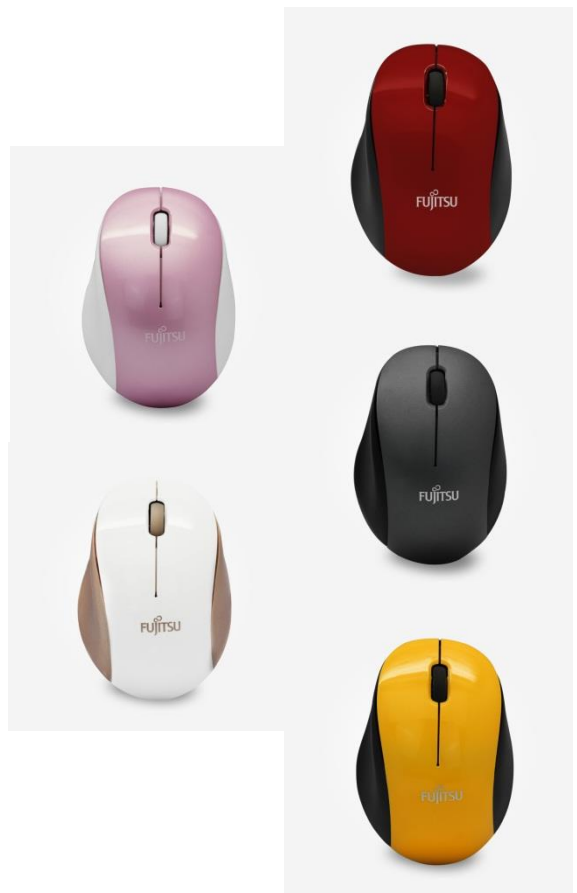

Data Sheet

Fujitsu Wireless Optical Mouse FR100 FR100 Wireless Mouse Series Accessories Input Devices

A reliable mouse with plug-and-play wireless.

Simple and easy-to-use wireless mouse. Just plug the nano receiver and start using your Fujitsu FR100 wireless mouse.

Perfectly fits the palm, held comfortably

- Ergonomic design fits the palm perfectly. Bring a flexible and comfortable user experience.

Multipoint interconnected

- Receiver adopts one-to-many pairing connection technology which can be compatible and connected with multiple wireless mice for same series.

Energy conservation technology

- Energy efficient IR engine technology with smart sleep/wake functions

High and precise definition

- 1000dpi/2000dpi bi-directional switch: provides high accuracy and moves swiftly, suitable for work and games.

Nano receiver

- With a special storage compartment, nano receiver can be stored conveniently.