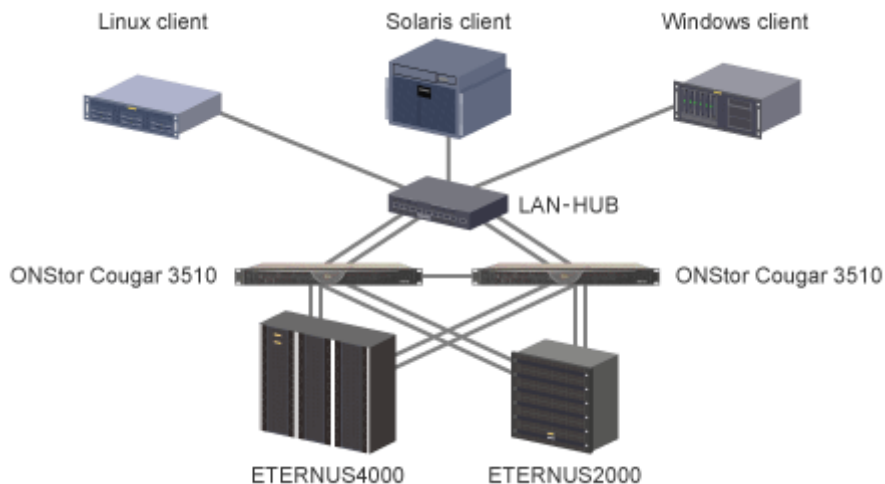

Verification result report on connectivity of ETERNUS Disk Storage Systems and ONStor™ Clustered NAS Gateway.

1. Verification environment

(1) ONStor NAS Gateway

- ONStor Cougar 3510 cluster

(2) ETERNUS Disk Storage Systems

- ETERNUS2000 model 200 [RAID5(3+1), 750GB SATA]
- ETERNUS4000 model 500 [RAID5(3+1), 300GB Fibre Channel]

(3) Client OS

- Windows client [PRIMERGY TX200; Windows2003]
- Linux client [PRIMERGY RX300; Red Hat Enterprise Linux 4]
- Solaris client [PRIMEPOWER 650; Solaris10]

2. Connection type

3. Verification items

(1) Environment construction verification

- Confirmation of RAID construction using ETERNUS and virtual server construction using ONStor Cougar

(2) Operation verification

(4) False failure verification

- Confirmation of operation and exchange process of ONStor Cougar using redundant components (disk, FC interface) in the event of failures