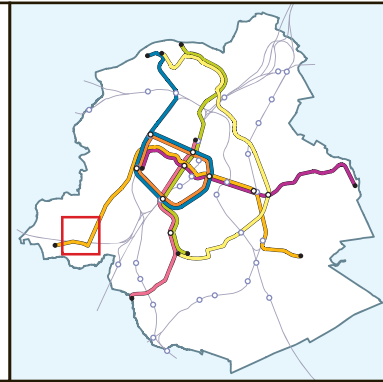

Anderlecht
Square Marie Curie
1070 Anderlecht
02 / 536 61 11

○ Marie Curie

○ Eddy Merckx

○ CERIA / COOVI

○ Marius Renard

Keymap

Pedestrian entrance

car park

Car sharing: Cambio

Bicycle sharing: Villo!

BRUXELLES MOBILITE
BRUSSEL MOBILITEIT
Cartografie: STIB-SNM
.brussels
Realized with
Urbis
digital mapping
ektb-ctg
n° 059a
Edition
12.2014
Network
09.2014