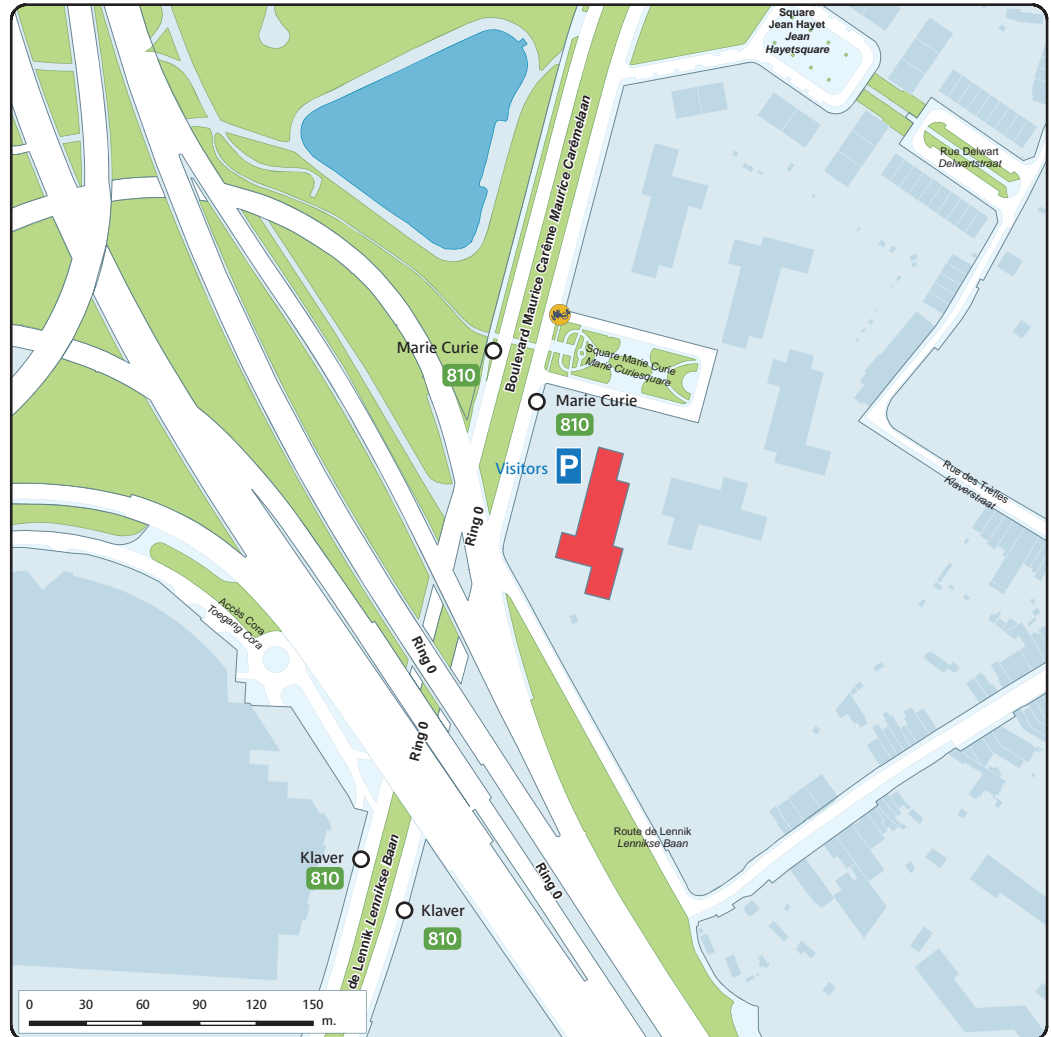

Anderlecht
Square Marie Curie
1070 Anderlecht
02 / 536 61 11

○ Marie Curie

○ Eddy Merckx

○ CERIA / COOVI

○ Marius Renard

Keymap

Pedestrian entrance

car park

Car sharing: Cambio

Bicycle sharing: Villo!

BRUXELLES MOBILITE
BRUSSEL MOBILITEIT
Cartografie: STIB-SNM
.brussels
Realized with
Urbis
digital mapping
ektb-ctg
n° 059a
Edition
12.2014
Network
09.2014