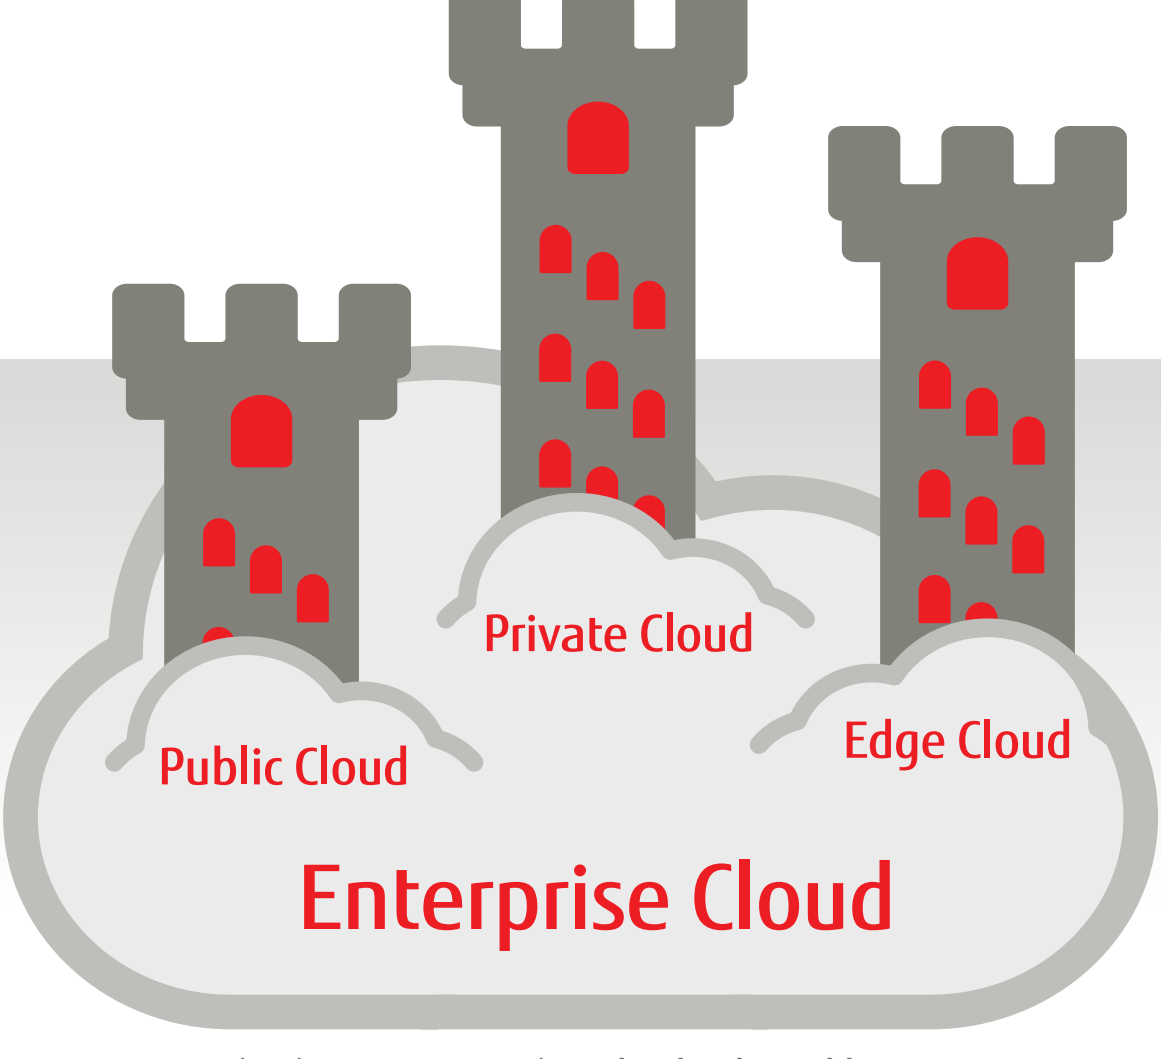

# Accelerate your business with multi-cloud IT infrastructure

PRIMEFLEX for Nutanix Enterprise Cloud

More agility

Deploy systems faster

Improve scalability

More resilience

Save money

Better to go with an enterprise cloud that spans them all

Take the easy way with multi-cloud capable PRIMEFLEX for Nutanix Enterprise Cloud:

- Ramp across private, public and edge clouds fast
- Reduce storage costs
- Simplify management
- Grow as you go