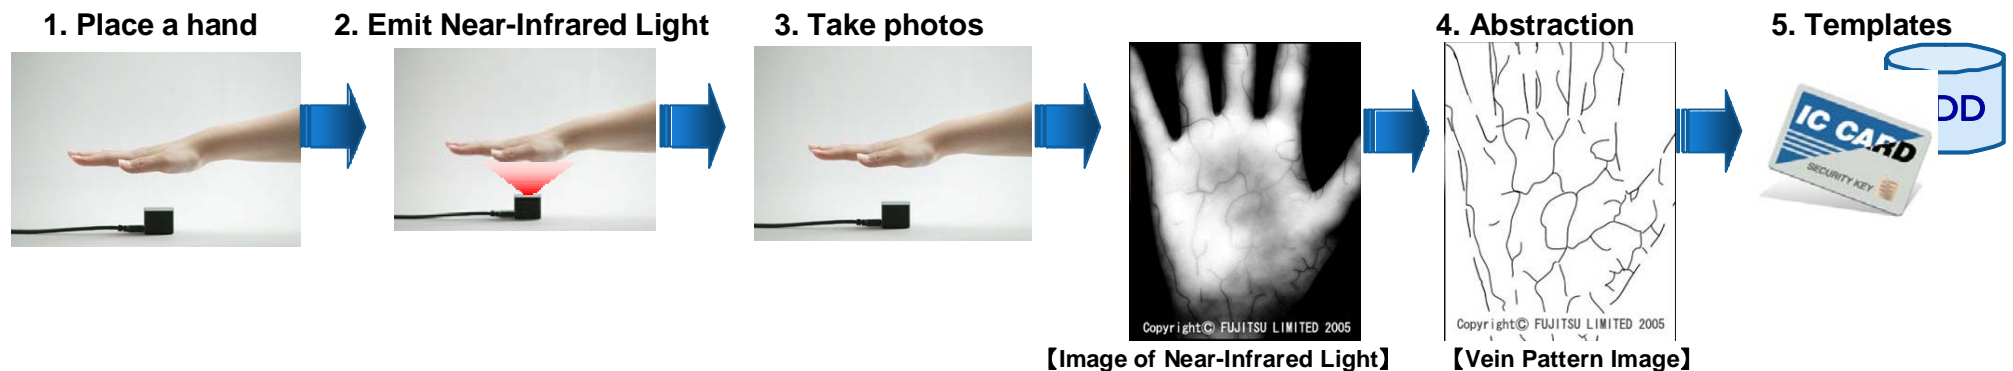

Palm Vein Biometric Authentication "PalmSecure™"

Authentication Innovation

A vertical blue graphic on the left side of the slide. It features a grid pattern with glowing lines and binary code (0s and 1s) scattered throughout. The text "110101" is prominently displayed in a large, semi-transparent font.

010001011000
00010110001111101010
110101
1011000111110101000
010110000101

Palm Vein Authentication “PalmSecure™ ”

■ PalmSecure™

■ Operating principal of Palm Vein Authentication

■ Leading-edge palm vein pattern authentication system

- Unique - vein patterns are unique to individuals and contain detailed characteristics
- Accurate - advanced matching algorithms produce high level of accuracy
- Universal Applicability - technology can be used by virtually everyone
- Versatile - readily deployable to wide range of applications
- Hygienic - contact-less user interface addresses hygiene concerns
- Non-invasive - simple to use user interface promotes high level of user acceptance
- Reliable - field proven technology with built-in forgery protection