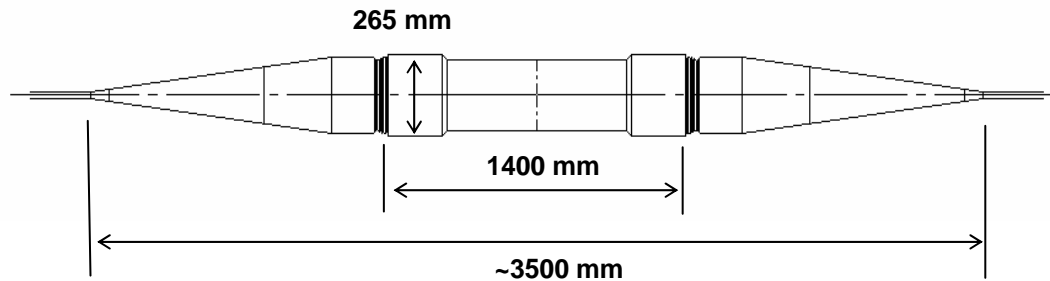

# Product Detail : Tilt Equalizer Unit (TEQ)

Weight including Coupling: approx. 3.4KN (4 f.p.)

- Precise Amplitude-Slope Equalization from Remote Terminal
- Field Proven Technologies