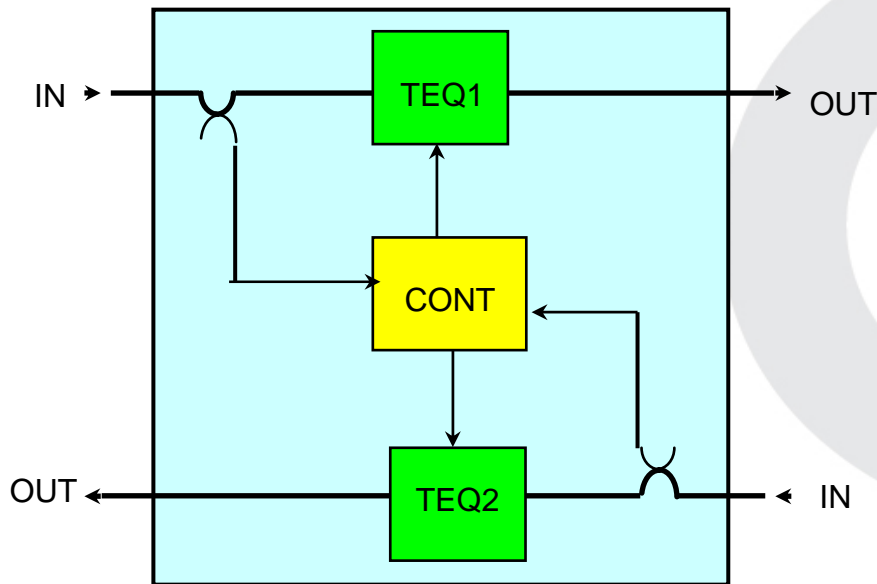

# Product Detail : Tilt Equalizer Unit (TEQ)

Weight including Coupling: approx. 3.4KN (4 f.p.)

- Precise Amplitude-Slope Equalization from Remote Terminal
- Field Proven Technologies