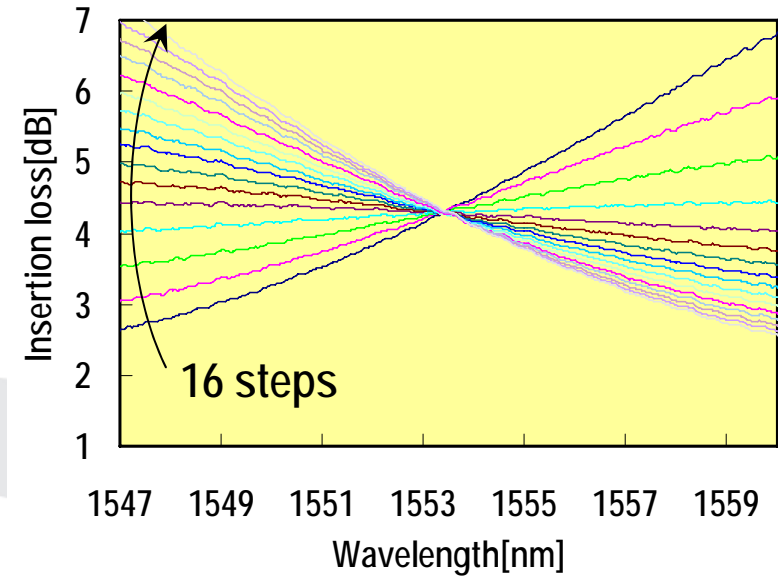

# Product Detail : Tilt Equalizer Unit (TEQ)

Weight including Coupling: approx. 3.4KN (4 f.p.)

- Precise Amplitude-Slope Equalization from Remote Terminal
- Field Proven Technologies