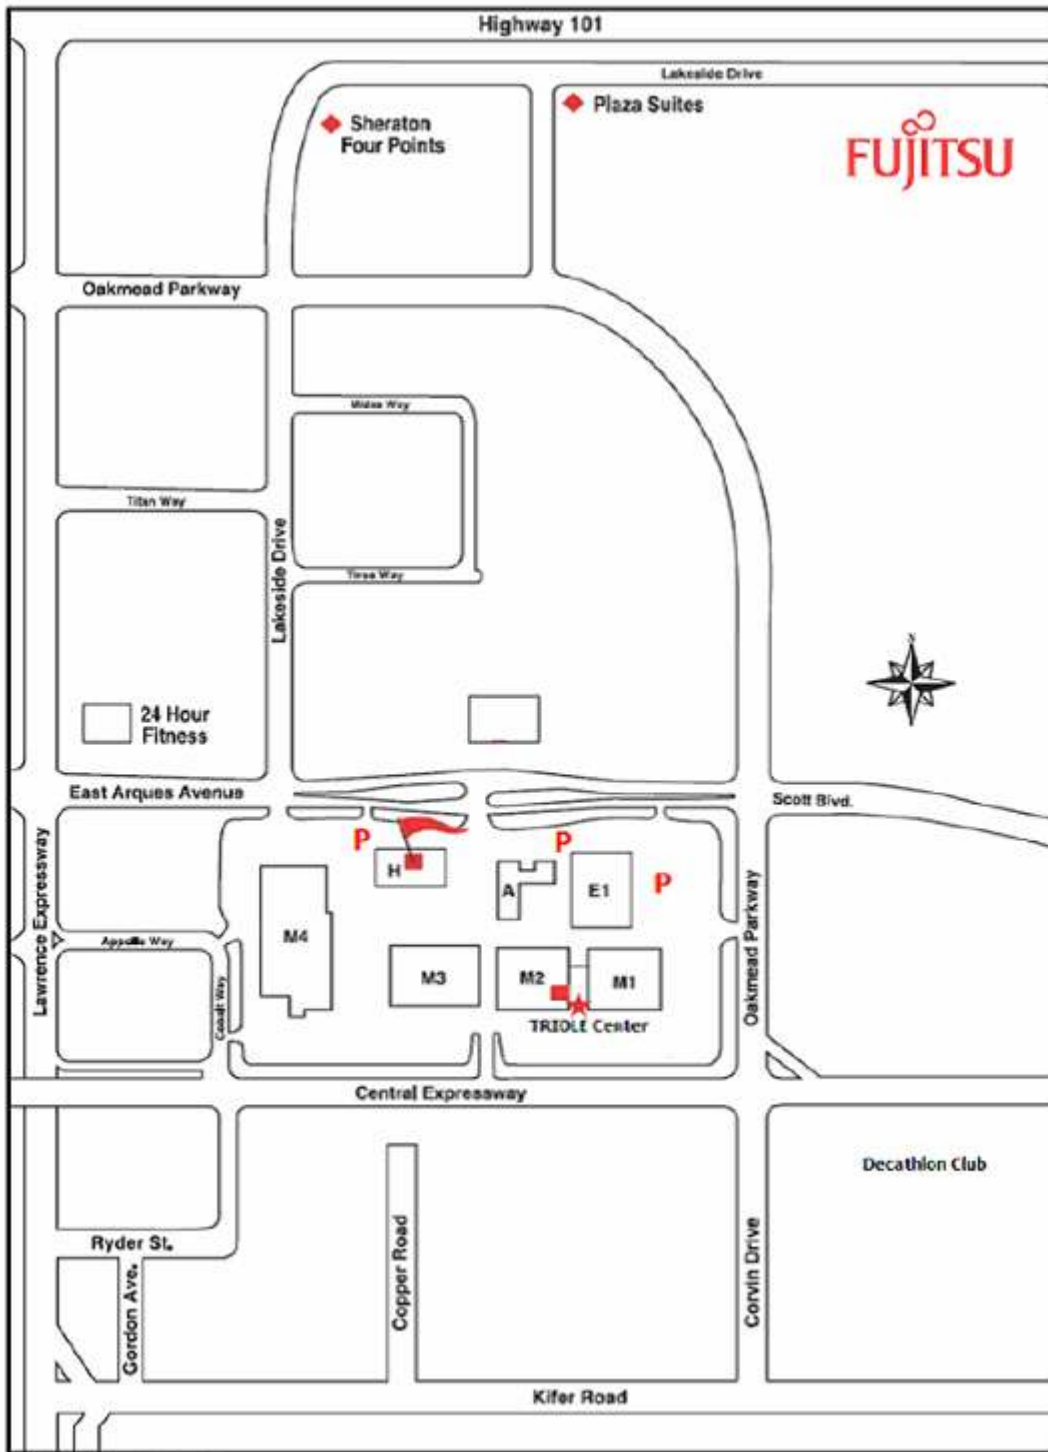

Fujitsu Silicon Valley Campus Map

Fujitsu Silicon Valley Campus

 Lobby/North Cafeteria

P Parking

Fujitsu Silicon Valley Campus Directions

Fujitsu Silicon Valley Campus Address (Lobby/North Cafeteria)

1250 East Arques Avenue

Sunnyvale, CA 94085-3470

Phone: (408) 746-6000

Directions from San Jose Airport:

- Take Highway 101 north to Great America Parkway exit
- Turn Left on Great America Parkway (becomes Bowers Avenue)
- Turn Right at third traffic light on Scott Boulevard
- Turn Left at second traffic light on Oakmead Parkway
- Turn Right onto first driveway into Fujitsu campus
- Find parking closest to Lobby/North Cafeteria on North Side

Directions from San Francisco Airport:

- Take Highway 101 south to Lawrence Expressway exit
- Turn Right on Lawrence Expressway
- Turn Left at second traffic light on East Arques Avenue
- Turn Right onto first driveway into Fujitsu campus
- Find parking Lobby/North Cafeteria on North Side