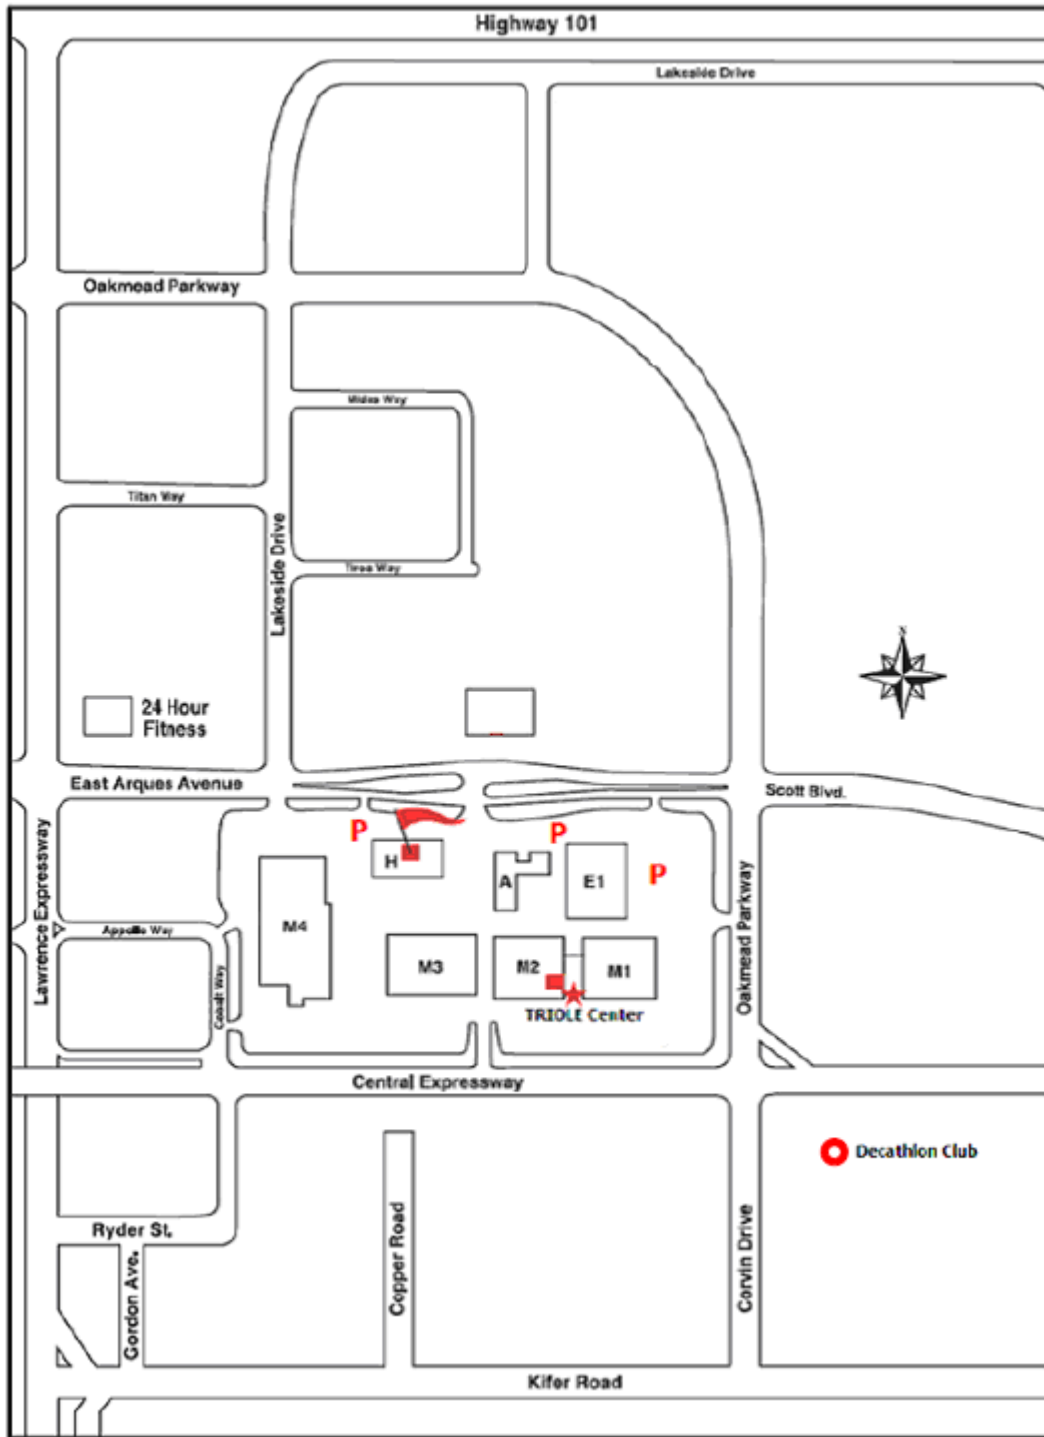

Fujitsu Silicon Valley Campus Map

Fujitsu Silicon Valley Campus

Lobby/North Cafeteria

P Parking

TRIOLE Center

Decathlon Club

Fujitsu Silicon Valley Campus Directions

Directions from San Jose Airport:

- Take Highway 101 north to Great America Parkway exit
- Turn Left on Great America Parkway (becomes Bowers Avenue)
- Turn Right at third traffic light on Scott Boulevard
- Turn Left at second traffic light on Oakmead Parkway
- Turn Right onto first driveway into Fujitsu campus
- Find parking closest to Lobby/North Cafeteria on North Side

Directions from San Francisco Airport:

- Take Highway 101 south to Lawrence Expressway exit
- Turn Right on Lawrence Expressway
- Turn Left at second traffic light on East Arques Avenue
- Turn Right onto first driveway into Fujitsu campus
- Find parking Lobby/North Cafeteria on North Side