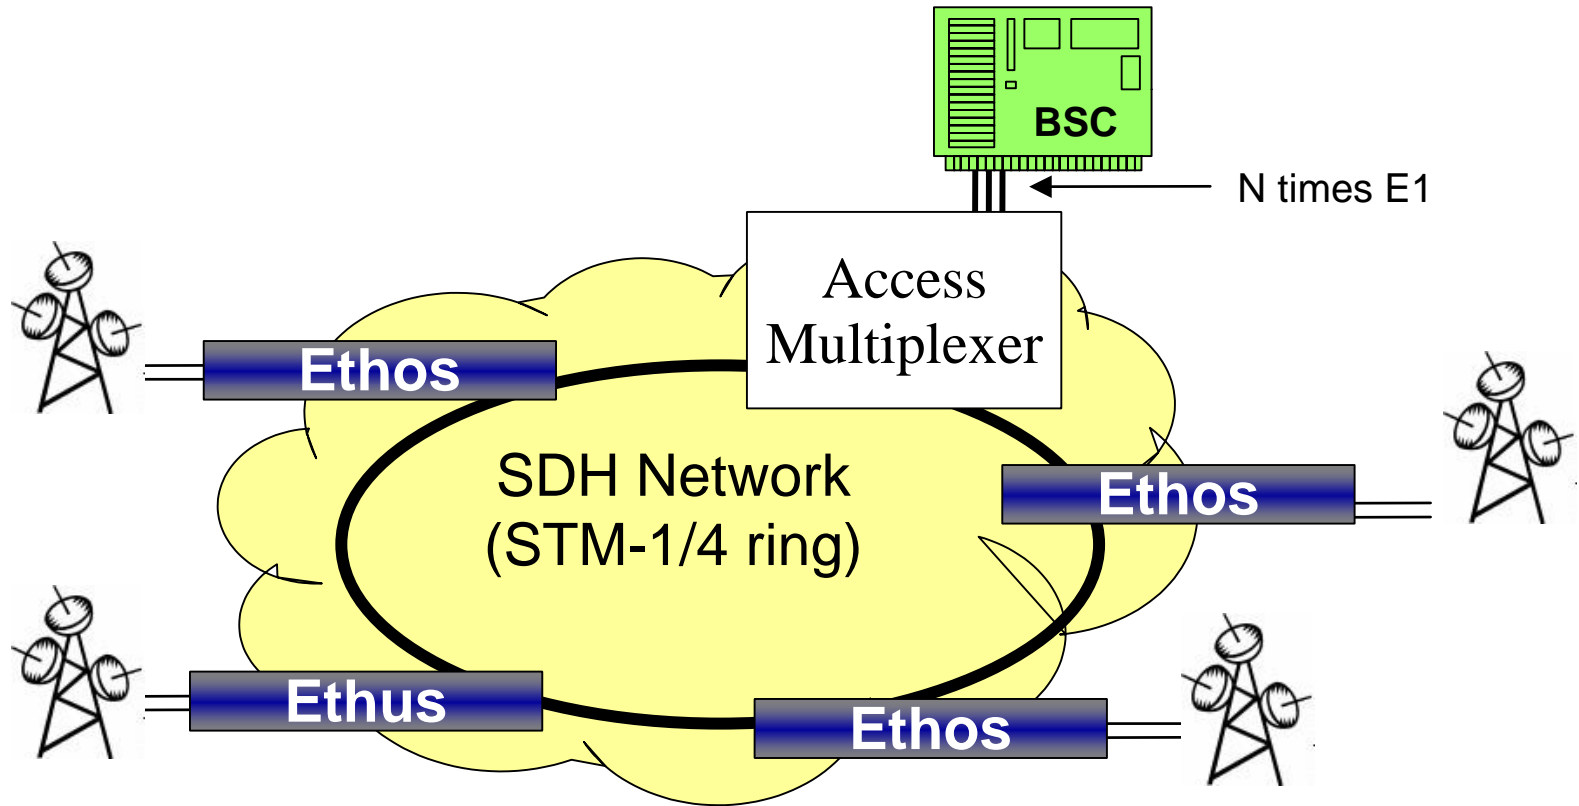

Ethos in Mobile Networks