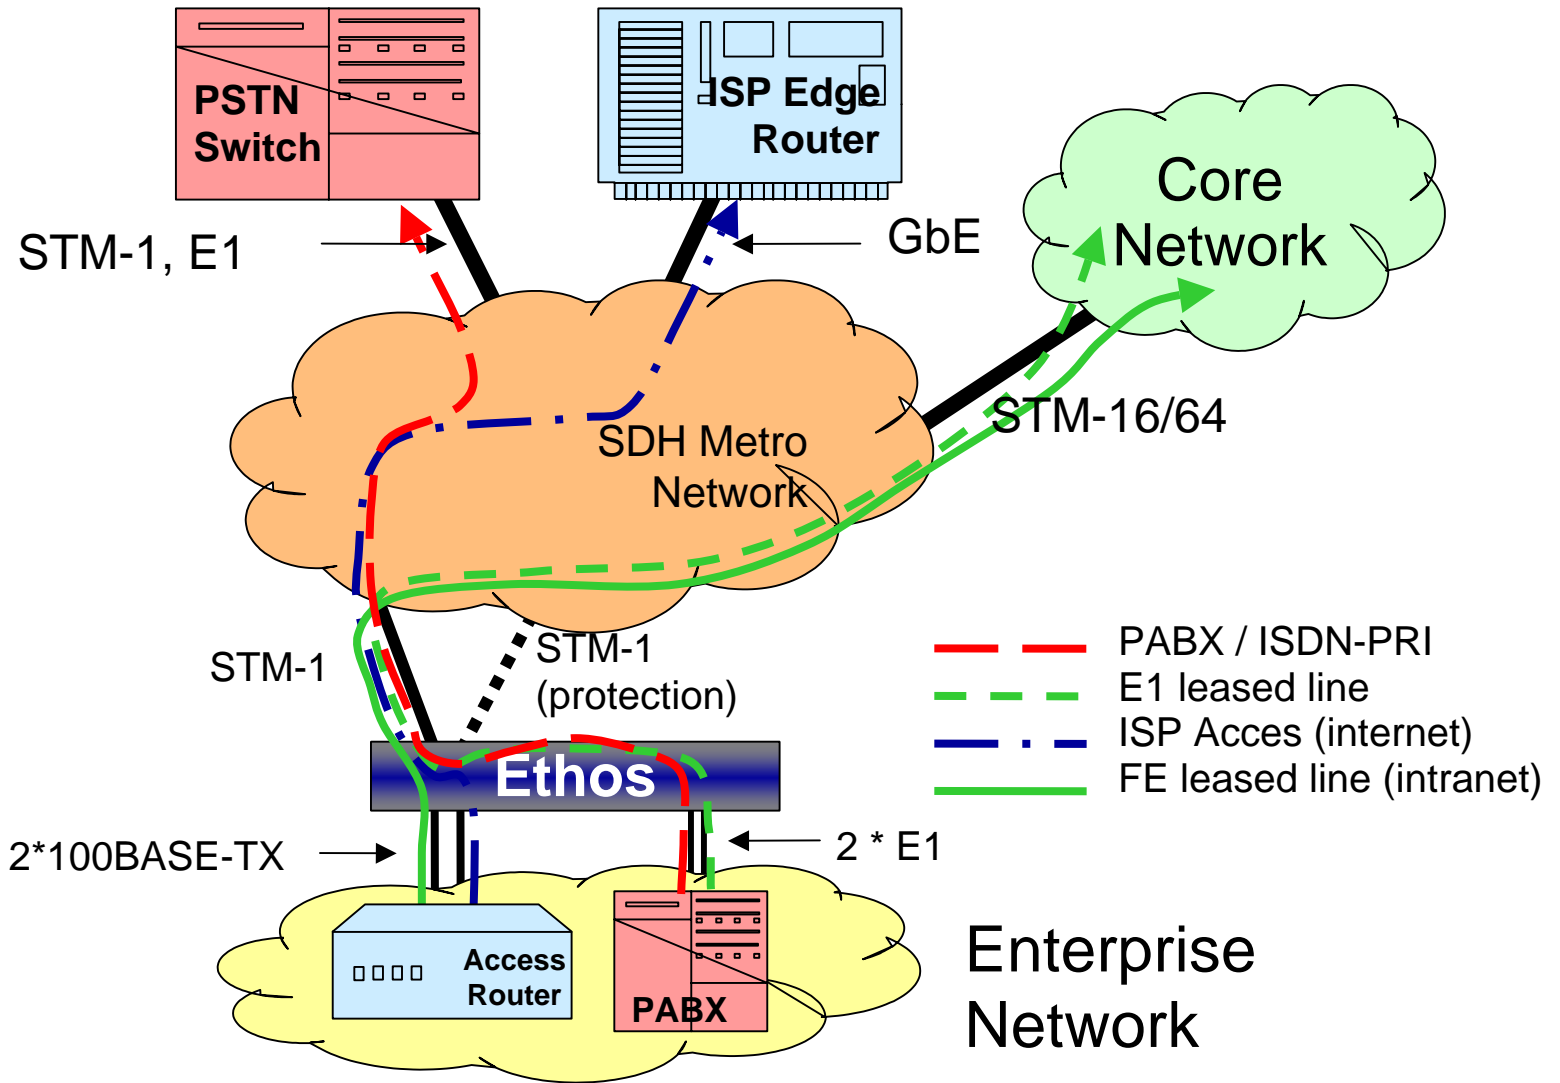

FUJITSU

Ethos Applications

Ethos SDH/Sonet Access Gateway

- **The Ethos can be used as a universal access device to an SDH based metro network**

- **Optical access for end-users who require more than 2 Mbit/s bandwidth**

- **Protected Access supported with duplicated line interfaces**

- 1+1 MSP
- Dual homing, using SNC protection

- **Two E1 connectors for end-user: PABX connection to Central Office and/or E1 Leased Line to remote site**

- **Two Fast Ethernet connectors**

- Intranet application: pt-pt Ethernet to remote site
- Internet Access (pt-mpt connection to ISP PoP)

- **Access to Ethernet Metro Network supported by using the Ethos as a “managed media converter”**

- 100BASE-FX optical Ethernet connection to Metro Network

Ethos to access SDH metro network

AimCom

Ethos to access Ethernet Metro Network

AimCom

Ethos

Private Networks building block

- **Interconnecting multiple buildings on the customer premises optically by fibre**