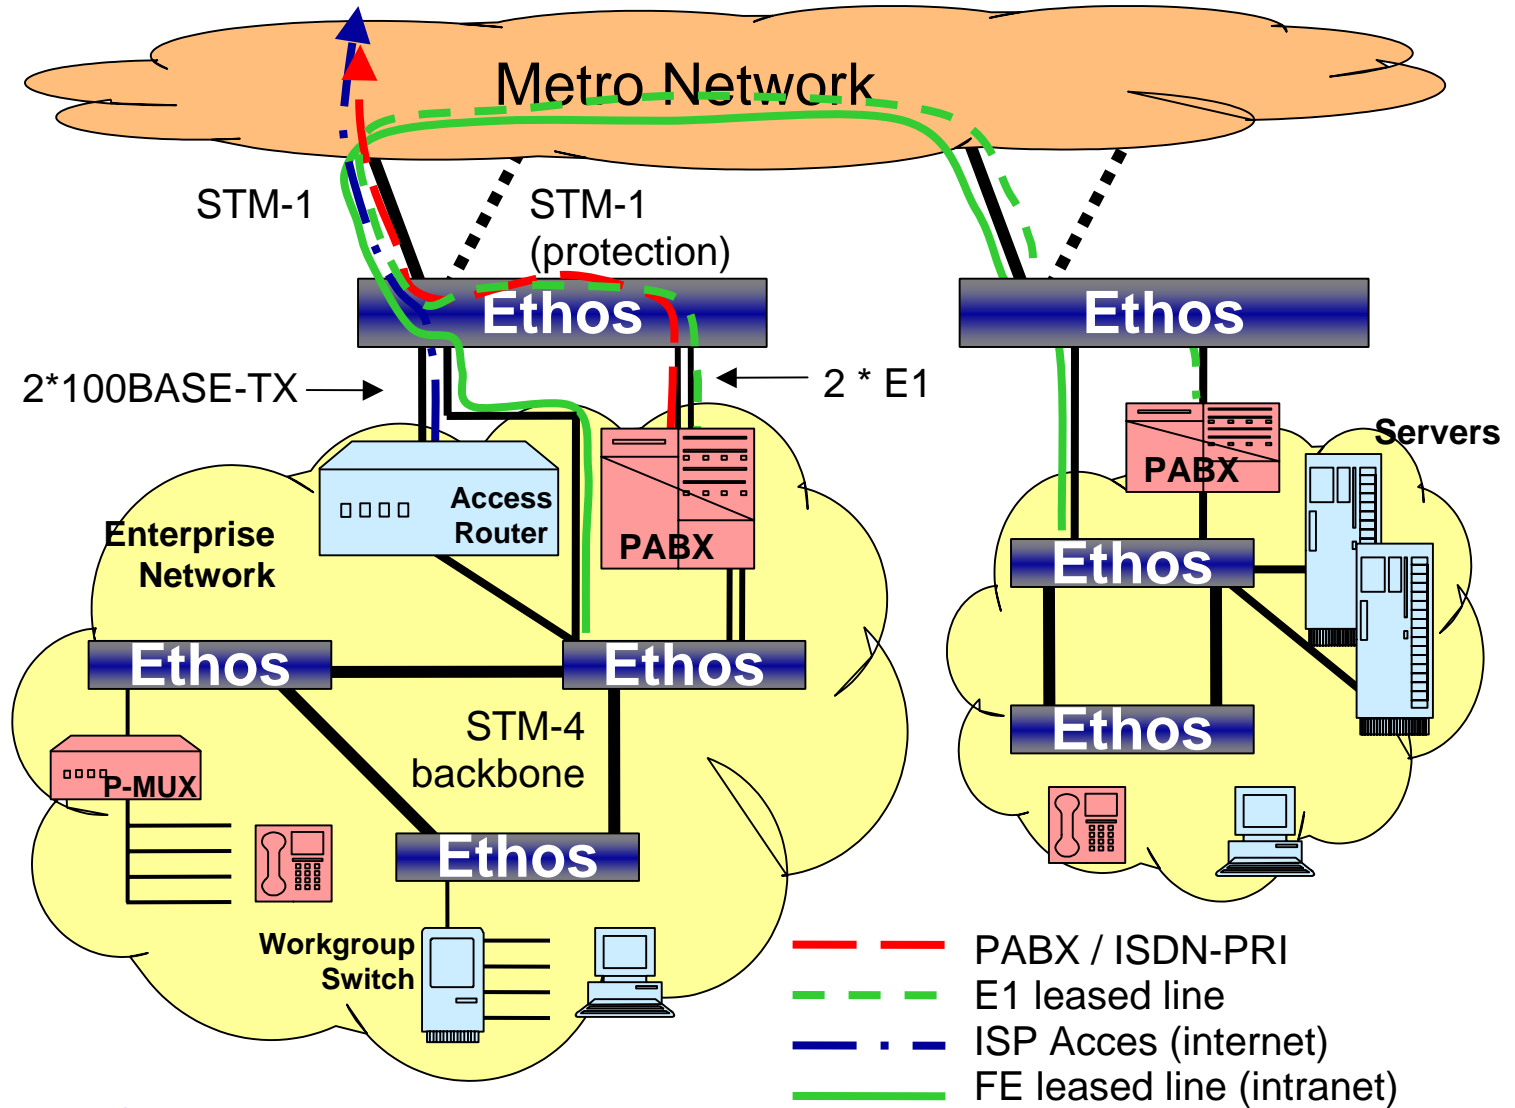

Ethos in Multi-site Company Network

AimCom