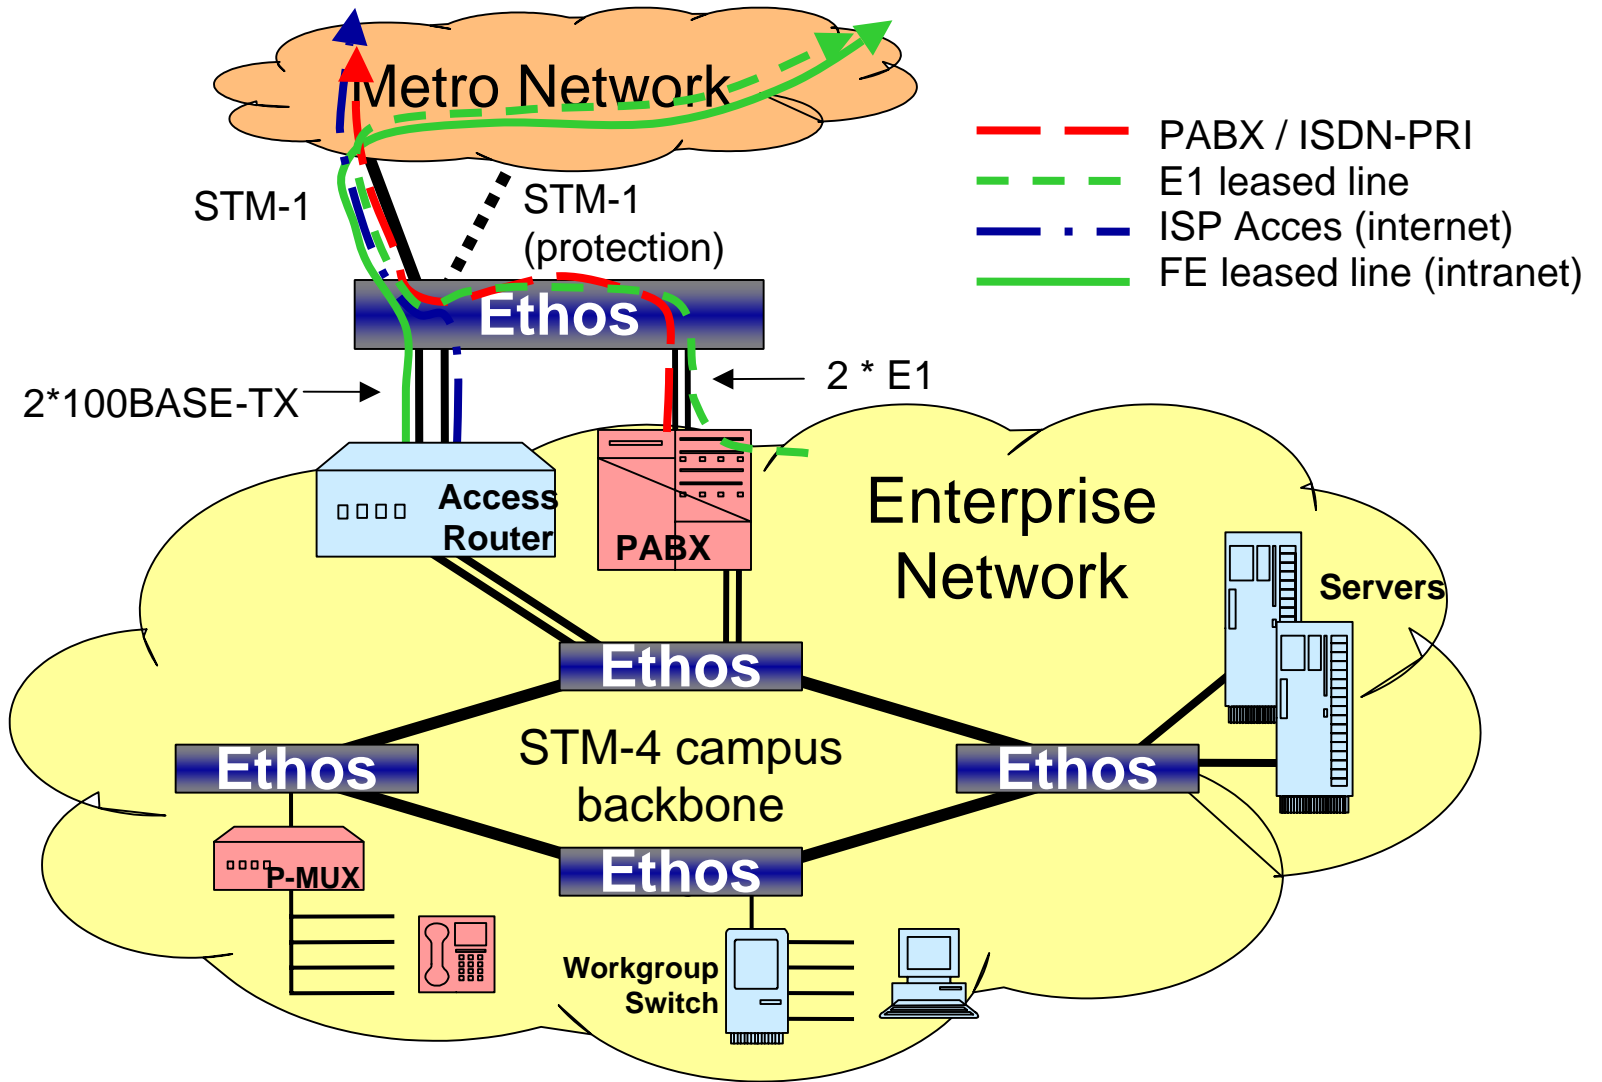

FUJITSU

Ethos Applications

Ethos SDH/Sonet Access Gateway

- **The Ethos can be used as a universal access device to an SDH based metro network**

- **Optical access for end-users who require more than 2 Mbit/s bandwidth**

- **Protected Access supported with duplicated line interfaces**

- 1+1 MSP
- Dual homing, using SNC protection

- **Two E1 connectors for end-user: PABX connection to Central Office and/or E1 Leased Line to remote site**

- **Two Fast Ethernet connectors**

- Intranet application: pt-pt Ethernet to remote site
- Internet Access (pt-mpt connection to ISP PoP)

- **Access to Ethernet Metro Network supported by using the Ethos as a “managed media converter”**

- **Enables all standard company applications**

- Remote Application Servers
- Centralized Databases
- Centralized Information Back-up
- Private voice network

AimCom

Ethos in Inter-Building Backbone

AimCom