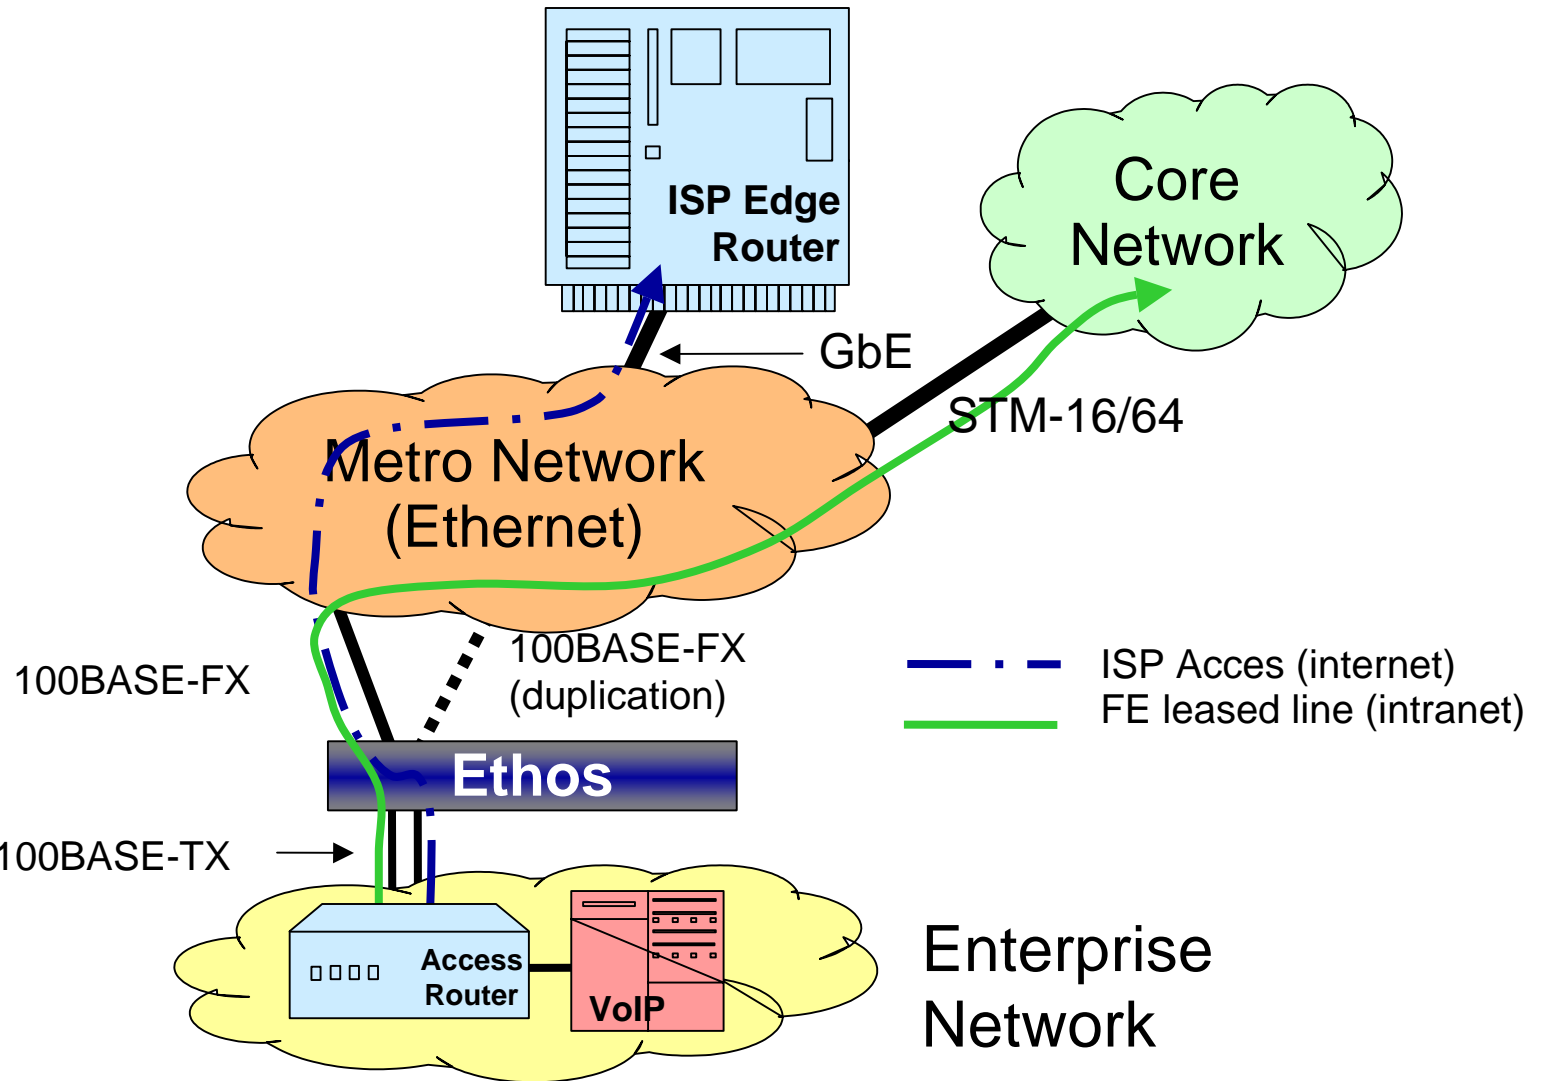

FUJITSU

Ethos Applications

Ethos SDH/Sonet Access Gateway

- **The Ethos can be used as a universal access device to an SDH based metro network**

- **Optical access for end-users who require more than 2 Mbit/s bandwidth**

- **Two Fast Ethernet connectors**

- Intranet application: pt-pt Ethernet to remote site
- Internet Access (pt-mpt connection to ISP PoP)

- **Access to Ethernet Metro Network supported by using the Ethos as a “managed media converter”**

- 100BASE-FX optical Ethernet connection to Metro Network

Ethos to access SDH metro network

AimCom

Ethos to access Ethernet Metro Network

AimCom

Ethos

Private Networks building block

- **Interconnecting multiple buildings on the customer premises optically by fibre**

- **Reliable private networking with STM-1 or STM-4 SDH rings**

- SNC/N protection

- **Combine company voice and data networks efficiently on one fiber pair**

- No need to emulate a voice service on IP
- No need to invest in PDH interfaces on data equipment