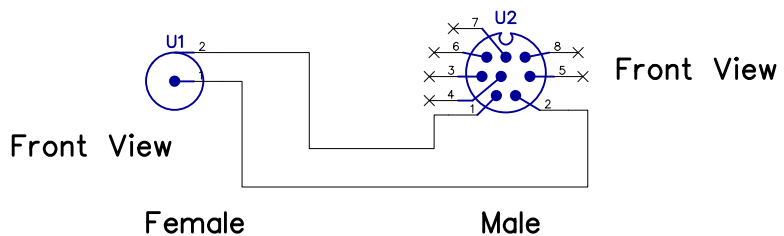

Adapter cable YUV input: Cinch <-> Mini DIN 8pol. Connector

Video Cable Cinch <-> 8pol.		
Size A4	Fujitsu Microelectronics Graphics Competence Center	Rev 1.0
Date: 16 July 2008		Author: Hoenig
Filename		Sheet 1/1