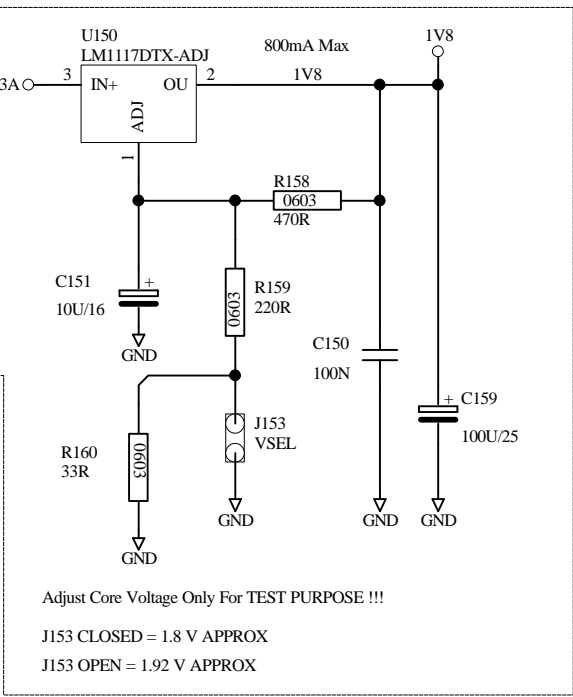

FD150 FIDUCIAL
FD152 FIDUCIAL
FD154 FIDUCIAL
H150 HOLE3.5MM-NPTH
FD151 FIDUCIAL
FD153 FIDUCIAL
FD155 FIDUCIAL