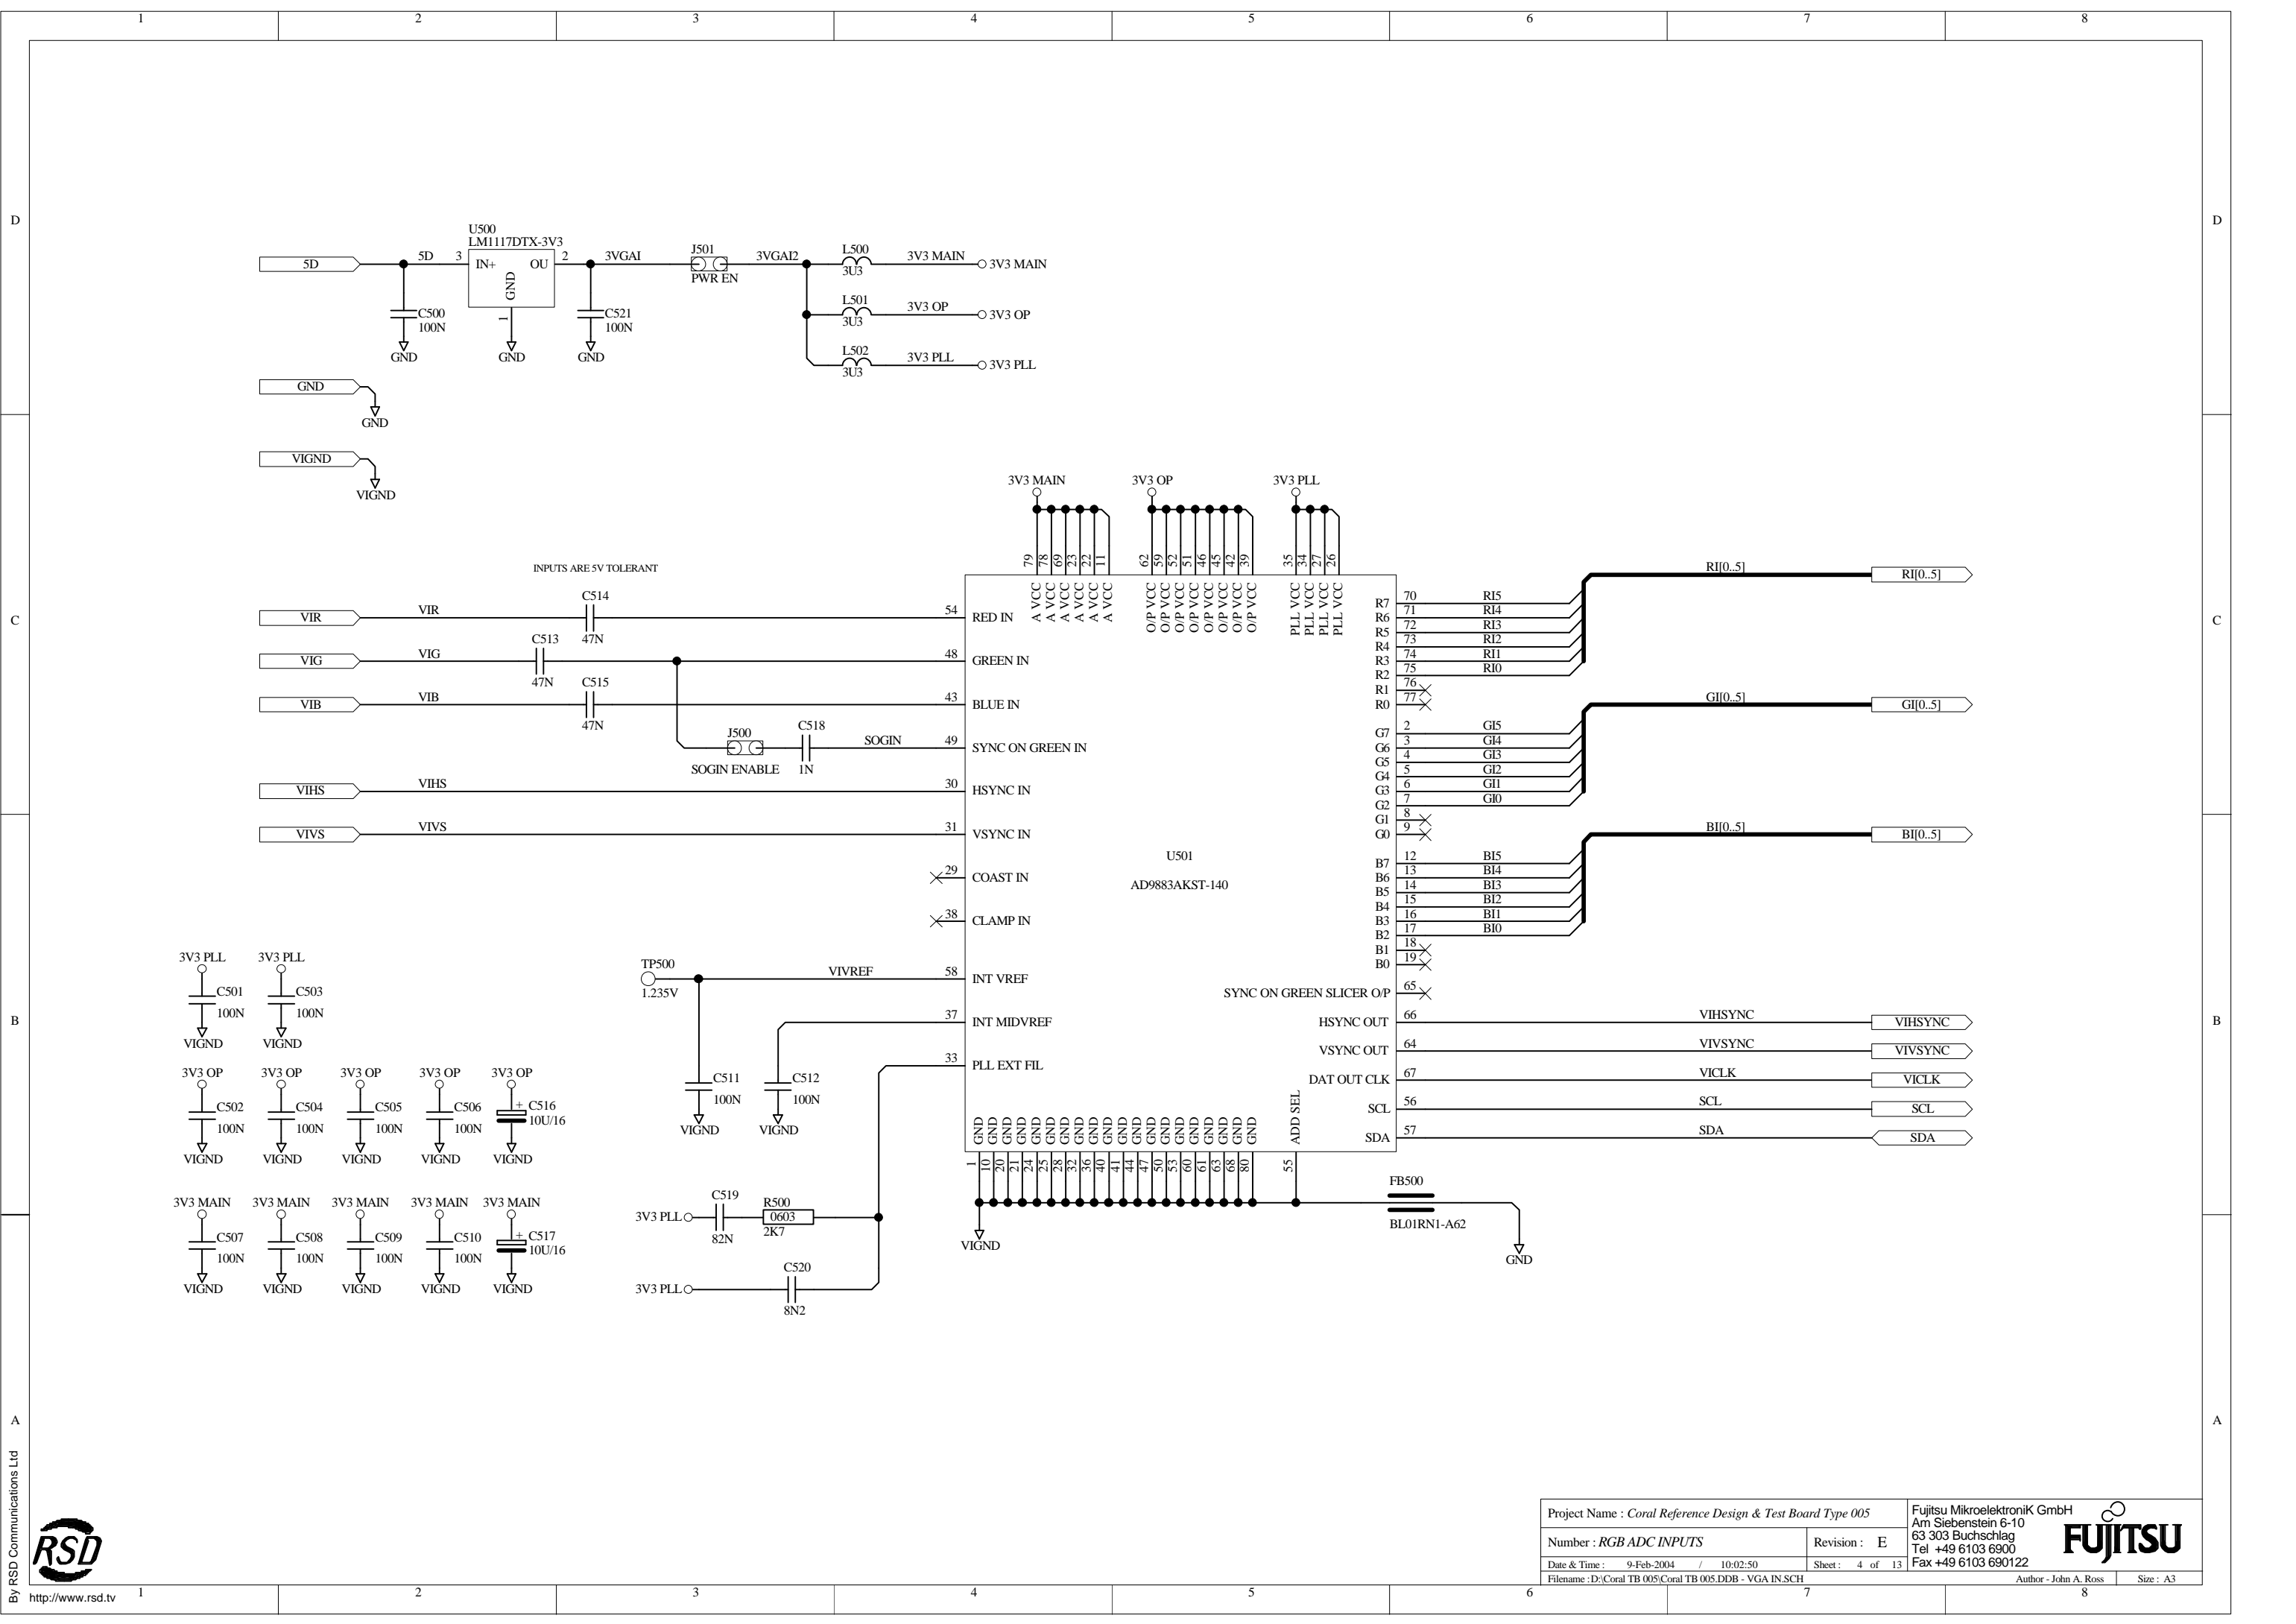

D
C
B
A

D
C
B
A

By RSD Communications Ltd
http://www.rsd.tv