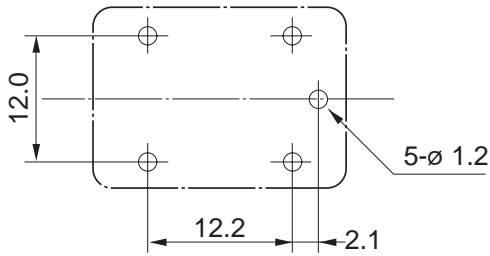

FTR-P1SERIES

■ FOOTPRINT

● Mounting hole layout (BOTTOM VIEW)

● Schematic (BOTTOM VIEW)

Unit: mm

Fujitsu Components International Headquarter Offices

Japan
Fujitsu Component Limited
Gotanda-Chuo Building
3-5, Higashigotanda 2-chome, Shinagawa-ku
Tokyo 141, Japan
Tel: (81-3) 5449-7010
Fax: (81-3) 5449-2626
Email: promothq@ft.ed.fujitsu.com
Web: www.fcl.fujitsu.com