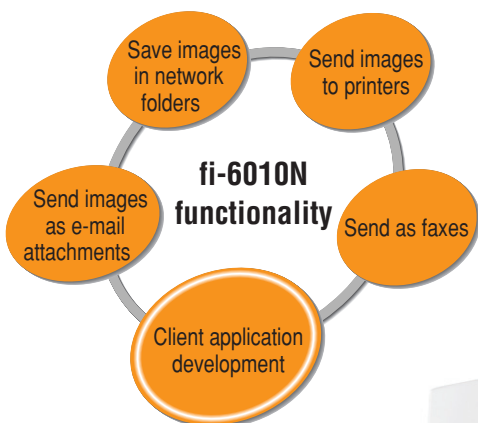

iScanner

fi-6010N

Superior fi-Series technology armed network scanner
 "iScanner"— the birth of a new brand!

- Armed with the number one global share holding* Fujitsu fi-Series scanner technology
- User friendly interface
- Useful office linking functionality enables users to easily save images in shared network folders, send scanned images to a printer and transmit generated data as faxes or e-mail attachments
- Useful "JOB function" supports the remote setting up of individualized "one touch" printing, saving or transmitting operability
- Centralized administration function supports simultaneous remote multi-unit settings
- Strengthened data transmission security
- Software development kit (SDK) available for client application development

Visit the fi-Series web site for ordering and purchasing information

<http://imagescanner.fujitsu.com/>

A4*

Color / Mono.
25
A4 ppm

DUPLIX

*Supports A3/B4 scannability when documents are scanned with carrier sheets