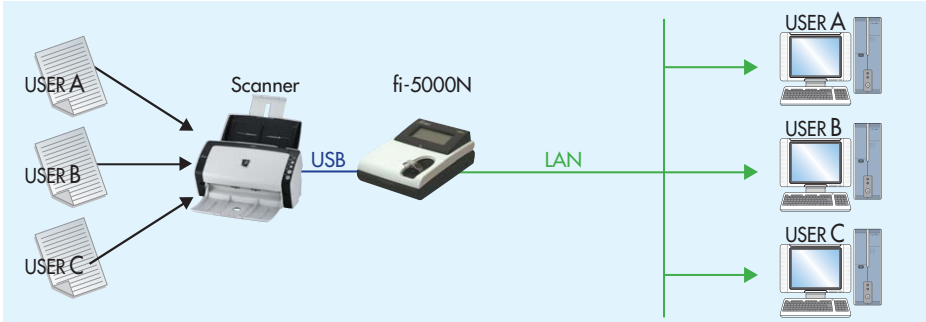

*1 Does not support ScanSnap line-up products.
Please take note of the following when using the fi-5000N with fi-6240, fi-6140, fi-6230 or fi-6130 scanners:
It is necessary to update firmware for fi-5000N units with A0, A1 and D0 model revision numbers in order to support fi-6240, fi-6140, fi-6230 and fi-6130 scanners.
Refer to the Readme.pdf that has been saved in the setup CD-ROM (inside the fi-5000N folder) that comes included with fi-5000N network adapters.
*2 Projecting items are not included in these dimensions.
*3 PFU Limited, a Fujitsu company, has determined that this product meets RoHS requirements(2005/95/EC).

An example of a fi-5000N being used in a system configuration