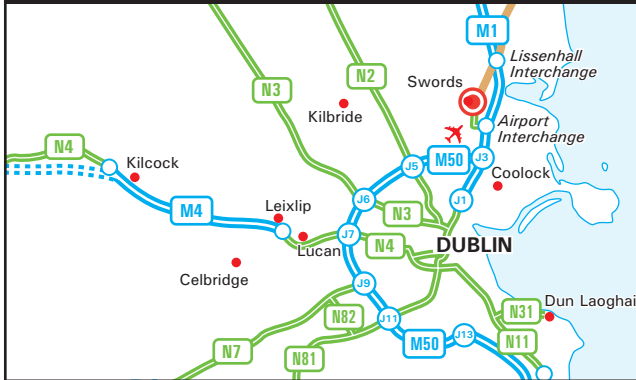

IRE23
Fujitsu Services
Airside Business Park
Swords
Dublin
Tel: + 353 (0) 1 813 6000
Fax: + 353 (0) 1 813 6100
<http://ie.fujitsu.com>

From Dublin City Centre

- Join the N1 heading North towards the M1, and join the M1.
- Leave the M1 at the junction marked Swords.
- At the roundabout at the end of the slip road turn left.
- Continue straight through the next roundabout and at the 3rd roundabout take the third exit into Airside Business Park.
- Turn left at 4th roundabout. Enter Lakeshore Drive.
- Fujitsu Services is located at the end of this road.

From M1 Southbound

- Follow the M1 Southbound towards Dublin.
- Leave the M1 at the Lissenhall Interchange signposted Swords.
- At the roundabout take the fourth exit onto the R132 towards Swords.
- Pass over the motorway and continue ahead at the next roundabout.
- Continue ahead over the next three roundabouts.
- At the next roundabout (Travelodge on corner), turn left into Airside Retail Park.
- At the roundabout take the first exit into Airside Business Park.
- Turn left at next roundabout. Enter Lakeshore Drive.
- Fujitsu Services is located at the end of this road.

By Train 🚆

- Malahide is the nearest railway station.
- We are a short taxi ride from the station.
- For phone enquiries please call 1850 366222 or from outside of Ireland + (353) 18366222.