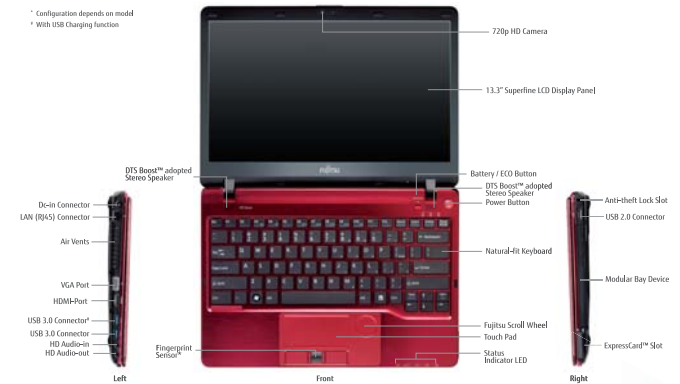

Fujitsu recommends Windows® 7.

mobility
in style

Flaunt it everywhere.

The stylishly slim Fujitsu LIFEBOOK SH572 travels with you in fashion. The pinnacle of portability, the slender laptop gets you on the go with a weight that you would barely notice.

The revolutionary thin and light 13.3" laptop masters the Japanese craftsmanship of the Takumi design philosophy. SH572 is the perfect integration of art and technology.

LIFEBOOK SH572, mobility, style and performance in a perfect equilibrium.

LIFEBOOK SH572

720p HD Camera

12hrs** Battery Life

13.3" SuperFine LCD Display Panel

3 Colour Variants
(shiny black, ebony white, garnett red)

Lightweight 1.42kg

Built-in DTS Boost™
Adopted Stereo Speakers

F-Line Design

Natural-fit Keyboard

Definitely designed The brushed stainless EV coated magnesium alloy aluminum cover protects your laptop monitor and provides an outlook of unique elegance.	Surrounding Sounds The SH572 delivers optimum audio experience to users with the DTS Boost™ technology. The laptop speakers are enhanced by 40mm x 20mm 4-bar audio experience even in noisy environments.	Remarkably Light Fujitsu's latest ultra-thin and light 13.3" 7-pipette notebook measures 17.4 mm thick with a weight of 1.42kg, providing the finest in mobile computing convenience.
Artistic Design Slim in a sleek magnesium cover and aluminum palm rest, SH572 is crafted by the Takumi design philosophy for an excellent appearance that looks like detailed perfection. It is finished in 3 dazzling colours of shiny black, ebony white and garnett red.	Enhanced Touch Comfort Every SH572 boasts a set of dextronomic keys on a raised 16-keyboard with longer touch and LED fingerprint sensor, and a circular scroll wheel that enables sensitivity and more convenient touch controls over the brushed aluminum palm rest.	Innovative Face Sense Utility The Face Sense Utility software enables the built-in HD camera to detect user presence and intelligently places application or activity on the laptop when users are away from the laptop.