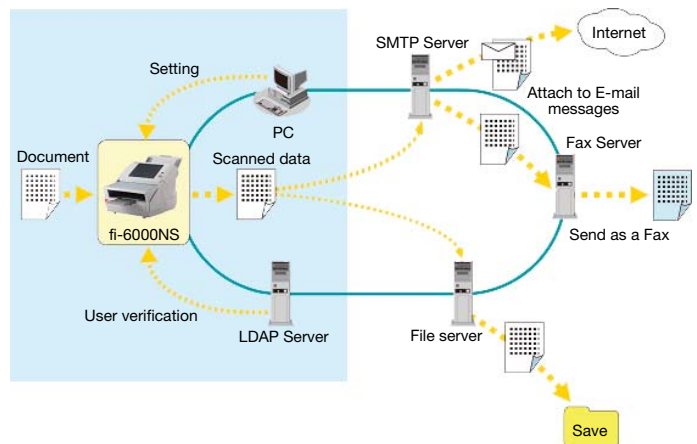

Loaded with automatic time saving functions

The fi-6000NS is loaded with the following time saving functions that reduce document placement and rescanning tasks:

- Auto-deskewing, which properly aligns all images
- Auto-orientation, which shows images in their proper orientation
- Multi-feed detection, which detects whenever two or more sheets of paper have been simultaneously fed into the scanner
- Blank page detection, which removes blank images

Remote operation and confirmation network management

The fi-6000NS is loaded with features that enable administrators to easily update software and view various logs remotely over a network.

Functions

The fi-6000NS enables operators to easily perform the following tasks:

- Attach scanned data to e-mail messages
- Send scanned data to a fax Server
- Save scanned data in a folder on the network

Included security features:

- A user identification function enables administrators to limit scanner use to specific users
- Generate scanned data as password protected PDF files

TECHNICAL SPECIFICATIONS

Product name	FI-6000NS	
Scanner type	ADF (Automatic Document Feeder) network scanner	
Scanning modes	Color, Monochrome automatic (Color / Monochrome detection)	
Image sensor type	Color CCD (Charge-coupled device) x 2	
Light source	White cold cathode discharge lamp	
Scanning range	Automatic document size detection: A4 (210 x 297mm), A5 (148 x 210mm), A6 (105 x 148mm), B5 (182 x 257mm), B6 (128 x 182mm), letter (8.5 x 11in.), legal (8.5 x 14in.), executive (7.25 x 10.5in.), postcard (100 x 149mm), Business card (51 x 89mm) and custom sizes: Maximum of 863mm in length Maximum: A4 (portrait) [210 x 297mm], legal (8.5 x 14in.) Minimum: A8 (portrait) [53 x 74mm or 2 x 3in.]	
Paper weight (Thickness)	52 to 127g/m² (14 to 34lb) and only supports 127g/m² (34 lb) for A8 sheets	
Scanning speed (A4 portrait) *1	Color *2	Simplex: 25ppm (200dpi)
	Monochrome	Duplex: 50ipm (200dpi)
Paper chute capacity	50 sheets (A4: 80g/m² or 20lb) (active loadability)	
Optical resolution	600dpi	
Output resolution *3	Color (24 bit)	150/200/300/600 dpi
	Monochrome (1 bit)	
Output methods	E-mail attachments, Send as faxes, Network folder	
File format outputs	TIFF, MTIFF, JPEG, PDF, Searchable PDFs (English Only), Password protected PDFs	
Authentication *4	LDAP ·Windows 2000 Server Active Directory ·Windows Server 2003 Active Directory	
Network interface	10BASE-T, 100BASE-TX	
Network protocols	TCP/IP, DHCP, SMTP, SMB, LDAP, NTP	
Voltage or voltage range	AC100 to 240V±10%	

Power	Operating: 88W or less (Sleep mode: less than 10W)	
Operational environment	Temperature: 5 to 35°C (42 to 95°F) Relative humidity: 20 to 80% (Non-condensing)	
Dimensions: Width x Depth x Height *5	315 x 415 x 281 mm	
Weight	13kg	
Environmental compatibility	RoHS	
Automatic image processing	Auto-deskew, Auto-orientation, Auto-size detection, Blank page detection Color/Monochrome detection	
Display	LCD	8.4inch XGA (1024 x 768pixel) TFT Color monitor
	Touch panel	Analog resistive touch display
Keyboard	US101 keyboard	
Others	Multi-feed detection	Ultrasonic multi feed detection sensor
	Long paper scanning *6	863mm (34in.)

1. *1 Actual scanning speeds may be affected by data transmission and software processing times.
   *2 JPEG compressed figures.
   *3 Actual maximum scanning range may vary from the designated maximum.
   *4 Please see the following website for details regarding fi-6000NS supporting servers:
   <http://imagescanner.fujitsu.com/>
   *5 Excluding the ADF paper chute and stacker.
   *6 The fi-6000NS is capable of scanning documents that exceed A4 sheets in length.

Consumables

Description	Parts number	Comments
Pad ASSY	PA03289-0111	Lifetime: Every 50,000 sheets or one year. These rubber parts separate documents.
Pick Roller	PA03289-0001	Lifetime: Every 100,000 sheets or one year. These rollers feed documents into the scanner.

Japan contact