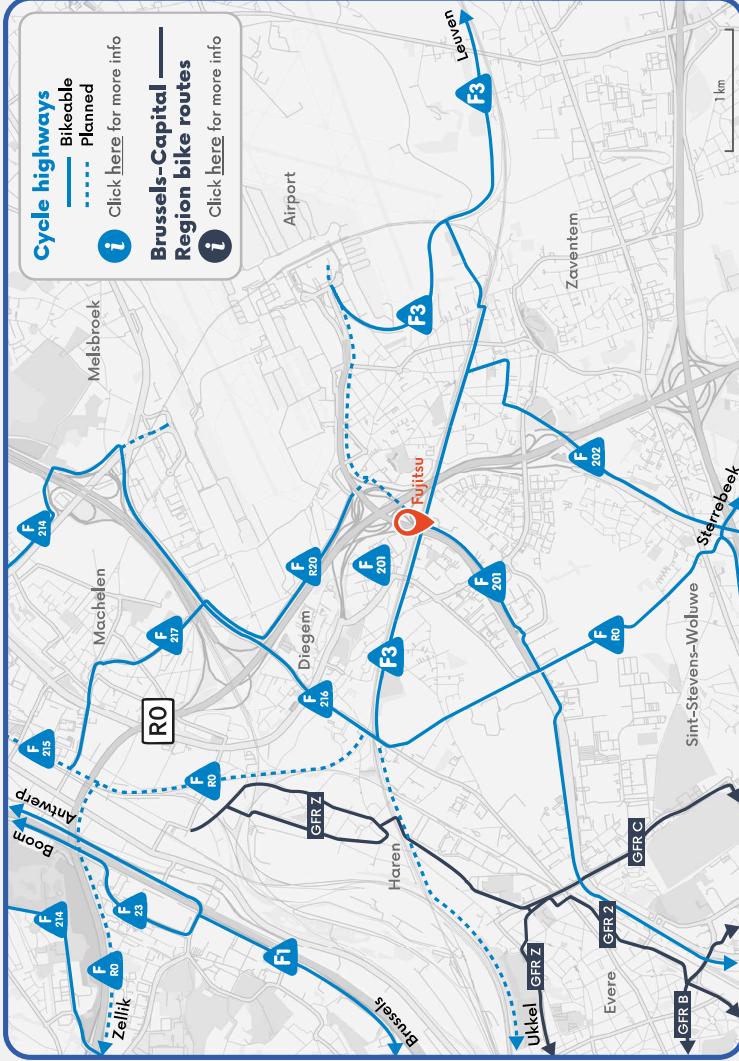

Culliganlaan 5
1831 MACHELEN
 9th floor
 02 536 61 11

Bicycle

Car

Public transport

Diegem railway station

500 m 8 min 2 min
 Blue-bikes available
 €1,50/24h

Stop Haren Bourget

62 Kerkhof van Jette - Eurocontrol
 12 Troon - Brussels Airport
 471 Brussel - Zaventem
 Blue-bikes available
 €3,50/24h

Stop Diegem De Kleetlaan

282 Mechelen - Zaventem
 621 Vilvoorde - Zaventem

Stop Diegem Kouterveld

272 Brussel - Zaventem
 620 Anderlecht - Zaventem
 Only at night

- Plan your route here with De Lijn
- Plan your route here with MIVB
- Plan your route here with NMBS
- Click here for more info about Blue-bike