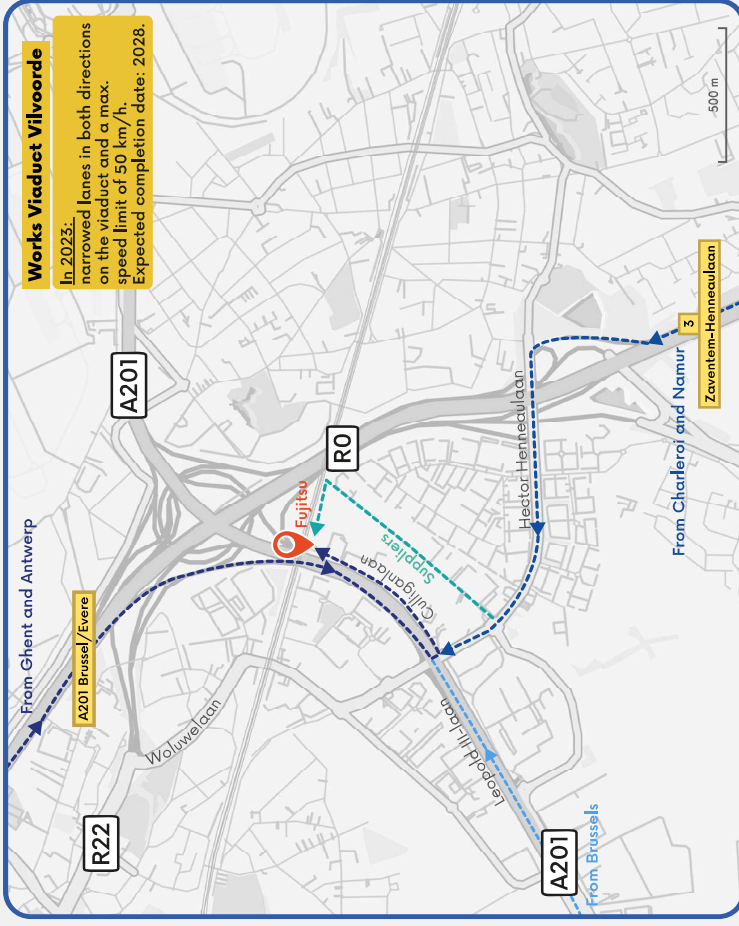

Culliganlaan 5
1831 MACHELEN
 9th floor
 02 536 61 11

Bicycle

Car

Public transport

Diegem railway station

500 m 8 min 2 min
 Blue-bikes available
 €1,50/24h

Stop Haren Bourget

62 Kerkhof van Jette - Eurocontrol
 12 Troon - Brussels Airport
 471 Brussel - Zaventem
 Blue-bikes available
 €3,50/24h

Stop Diegem De Kleetlaan

282 Mechelen - Zaventem
 621 Vilvoorde - Zaventem

Stop Diegem Kouterveld

272 Brussel - Zaventem
 620 Anderlecht - Zaventem
 Only at night

- Plan your route here with De Lijn
- Plan your route here with MIVB
- Plan your route here with NMBS
- Click here for more info about Blue-bike