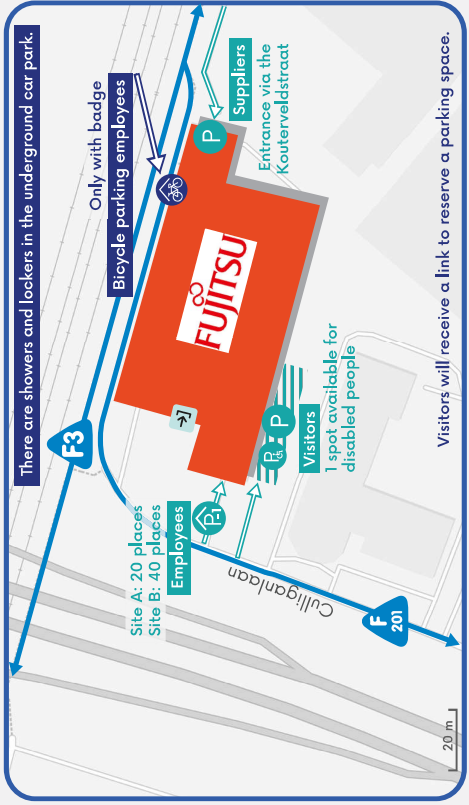

Culliganlaan 5
1831 MACHELEN
 9th floor
 02 536 61 11

Bicycle

Car

Public transport

Diegem railway station

500 m 8 min 2 min
 Blue-bikes available
 €1,50/24h

Stop Haren Bourget

62 Kerkhof van Jette - Eurocontrol
 12 Troon - Brussels Airport
 471 Brussel - Zaventem
 Blue-bikes available
 €3,50/24h

Stop Diegem De Kleetlaan

282 Mechelen - Zaventem
 621 Vilvoorde - Zaventem

Stop Diegem Kouterveld

272 Brussel - Zaventem
 620 Anderlecht - Zaventem
 Only at night

- Plan your route here with De Lijn
- Plan your route here with MIVB
- Plan your route here with NMBS
- Click here for more info about Blue-bike